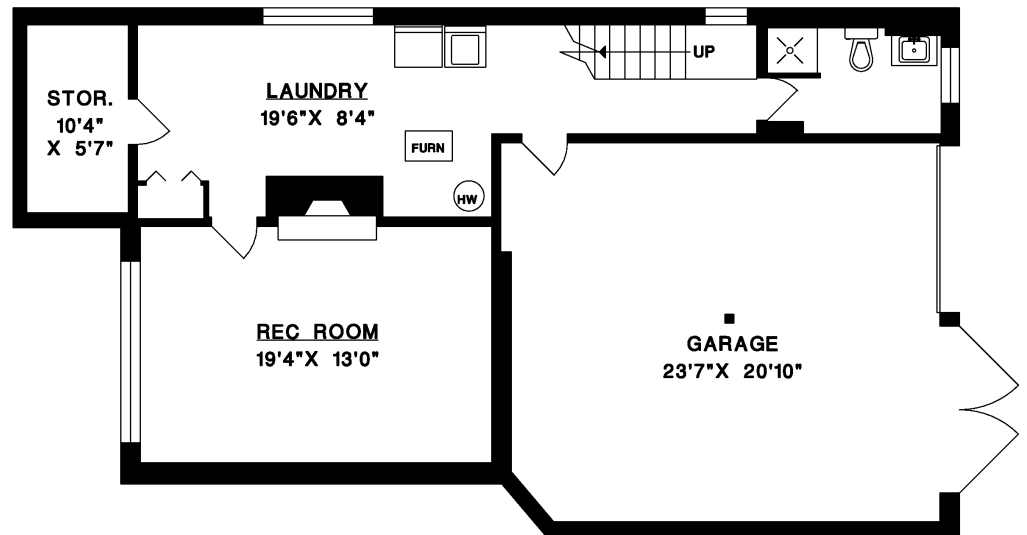

2847 MATHERS AVENUE, WEST VANCOUVER

UPPER FLOOR

MAIN FLOOR

LOWER FLOOR

MAIN FLOOR	1,386 SQ.FT.
UPPER FLOOR	837 SQ.FT.
LOWER FLOOR	814 SQ.FT.
LIVABLE	3,037 SQ.FT.
GARAGE	536 SQ.FT.