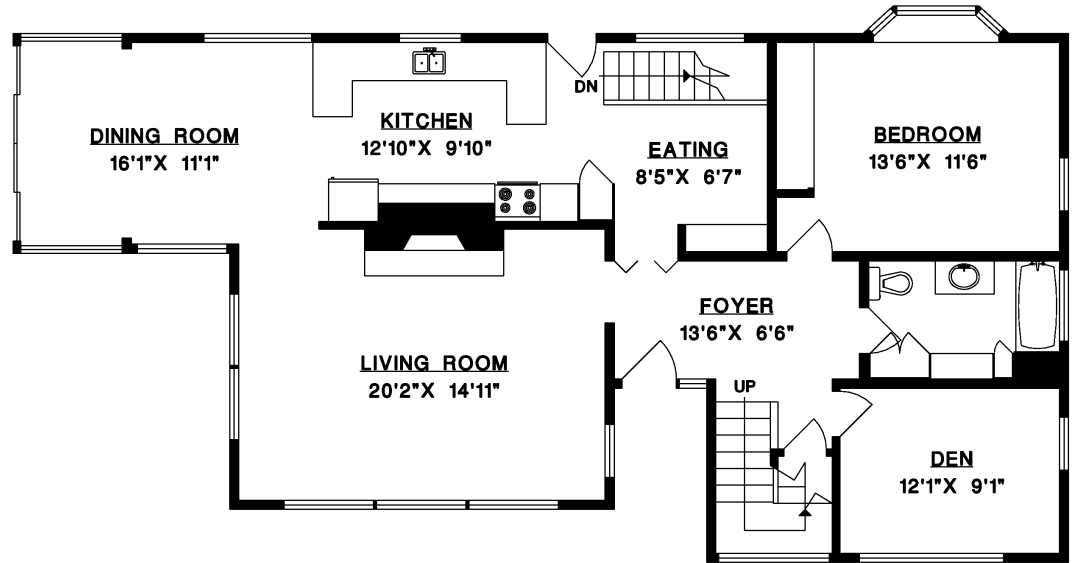

2847 MATHERS AVENUE, WEST VANCOUVER

UPPER FLOOR

MAIN FLOOR

LOWER FLOOR

MAIN FLOOR	1,386 SQ.FT.
UPPER FLOOR	837 SQ.FT.
LOWER FLOOR	814 SQ.FT.
LIVABLE	3,037 SQ.FT.
GARAGE	536 SQ.FT.