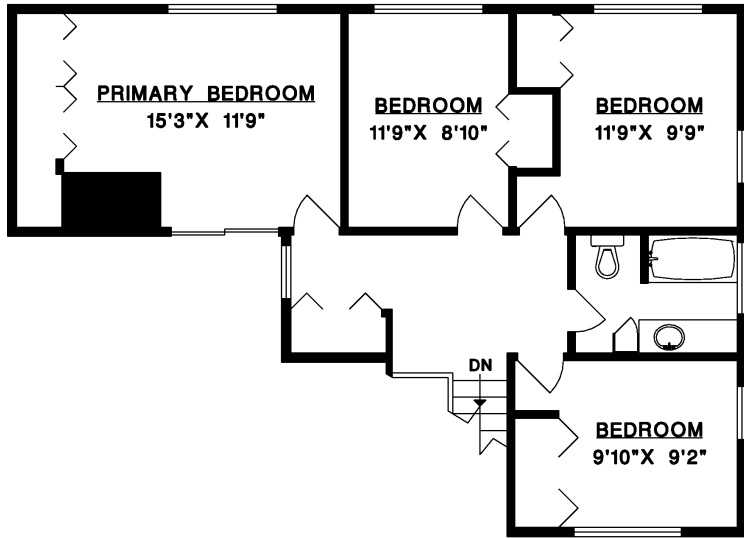

2847 MATHERS AVENUE, WEST VANCOUVER

UPPER FLOOR

MAIN FLOOR

LOWER FLOOR

MAIN FLOOR	1,386 SQ.FT.
UPPER FLOOR	837 SQ.FT.
LOWER FLOOR	814 SQ.FT.
LIVABLE	3,037 SQ.FT.
GARAGE	536 SQ.FT.