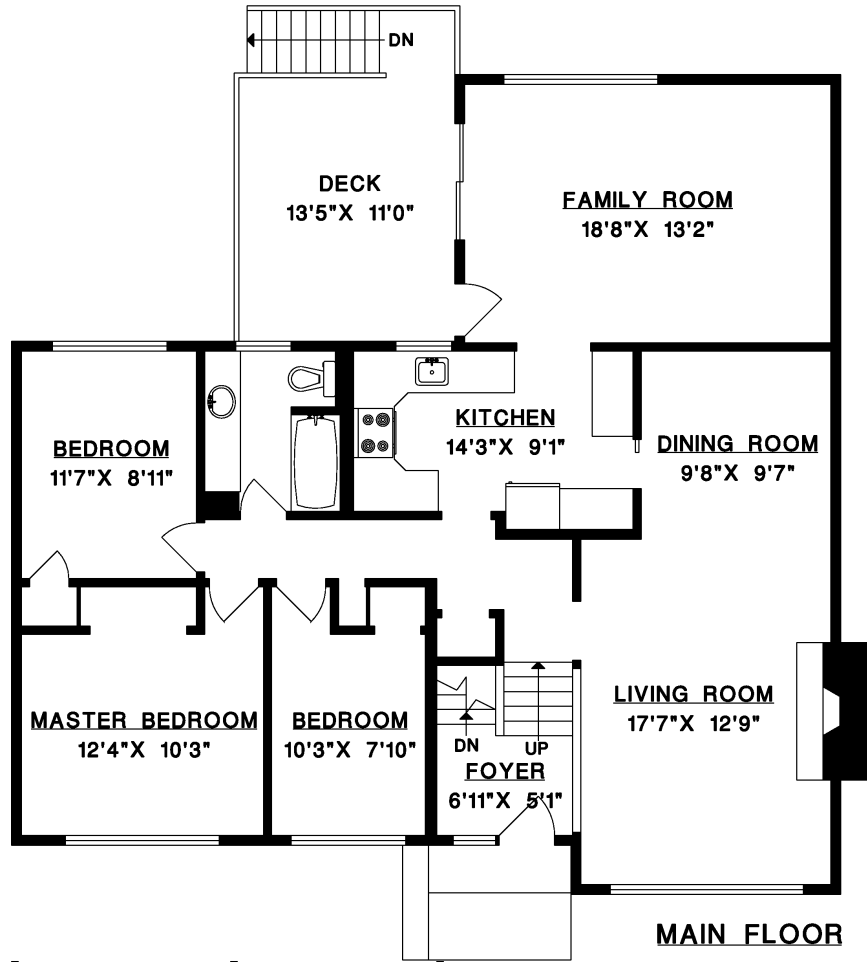

1466 EAST 27TH DRIVE, NORTH VANCOUVER

MAIN FLOOR	1,386 SQ.FT.
LOWER FLOOR	1,497 SQ.FT.
LIVABLE	2,883 SQ.FT.
DECK	168 SQ.FT.

CARPORT
22'0"X 19'8"