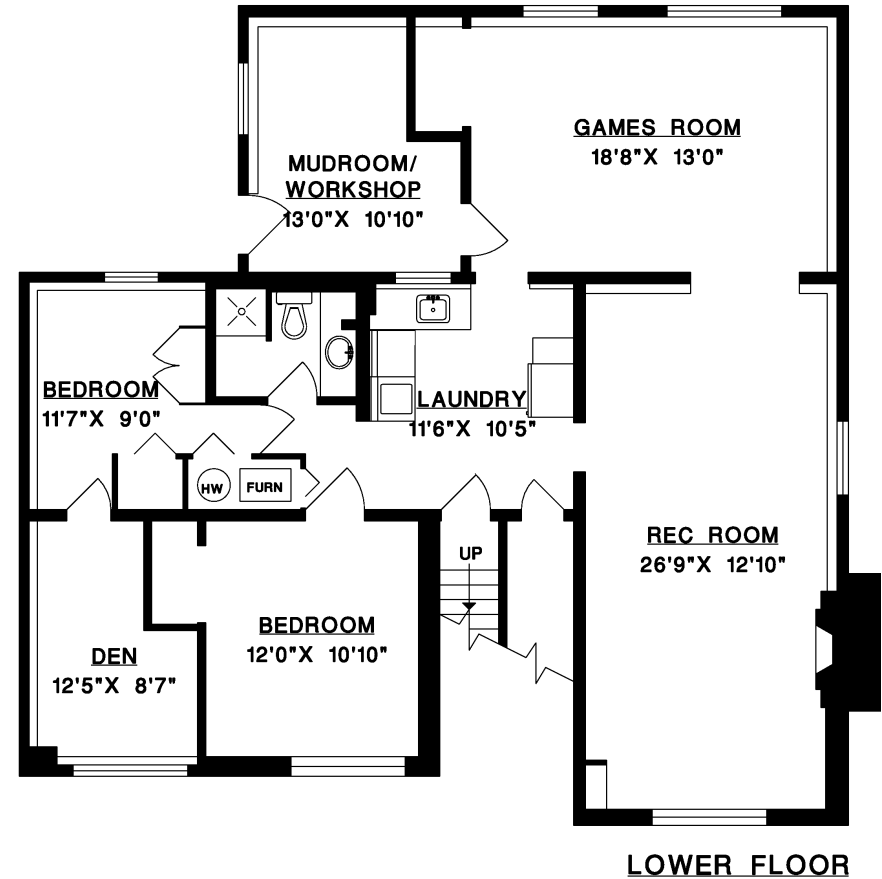

1466 EAST 27TH DRIVE, NORTH VANCOUVER

MAIN FLOOR	1,386 SQ.FT.
LOWER FLOOR	1,497 SQ.FT.
LIVABLE	2,883 SQ.FT.
DECK	168 SQ.FT.

CARPORT
22'0"X 19'8"