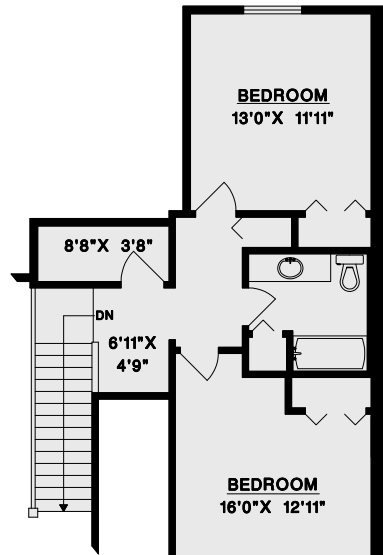

BIRCH ARBOUR

**MAIN FLOOR**

**UPPER FLOOR**

**LOWER FLOOR**

UPPER FLOOR	677	SQ. FT.
MAIN FLOOR	1414	SQ. FT.
LOWER FLOOR	1401	SQ. FT.
<b>FINISHED AREA</b>	<b>3492</b>	<b>SQ. FT.</b>

GARAGE	388	SQ. FT.
PATIO	225	SQ. FT.
PORCH	59	SQ. FT.