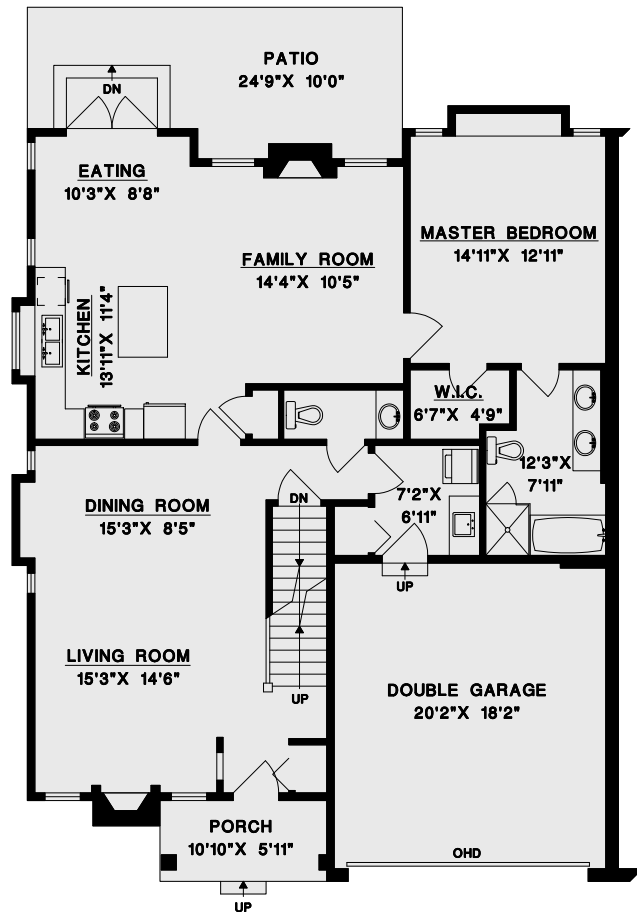

BIRCH ARBOUR

**MAIN FLOOR**

**UPPER FLOOR**

**LOWER FLOOR**

UPPER FLOOR	677	SQ. FT.
MAIN FLOOR	1414	SQ. FT.
LOWER FLOOR	1401	SQ. FT.
<b>FINISHED AREA</b>	<b>3492</b>	<b>SQ. FT.</b>

GARAGE	388	SQ. FT.
PATIO	225	SQ. FT.
PORCH	59	SQ. FT.