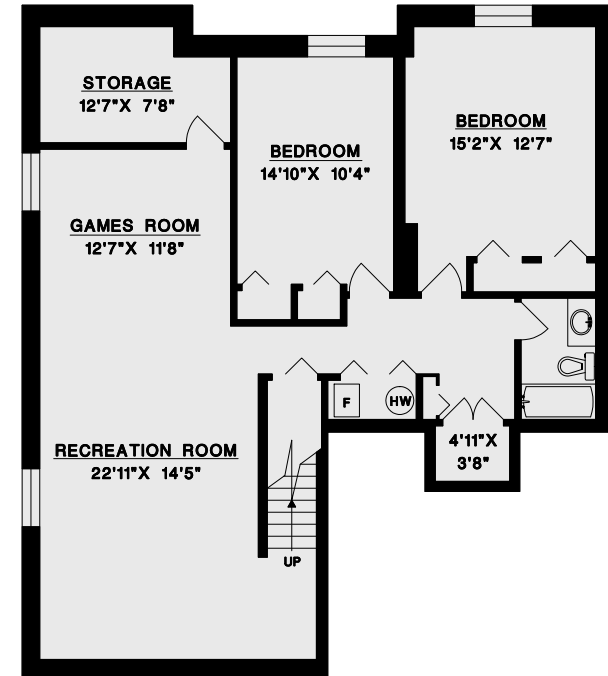

BIRCH ARBOUR

**MAIN FLOOR**

**UPPER FLOOR**

**LOWER FLOOR**

UPPER FLOOR	677	SQ. FT.
MAIN FLOOR	1414	SQ. FT.
LOWER FLOOR	1401	SQ. FT.
<b>FINISHED AREA</b>	<b>3492</b>	<b>SQ. FT.</b>

GARAGE	388	SQ. FT.
PATIO	225	SQ. FT.
PORCH	59	SQ. FT.