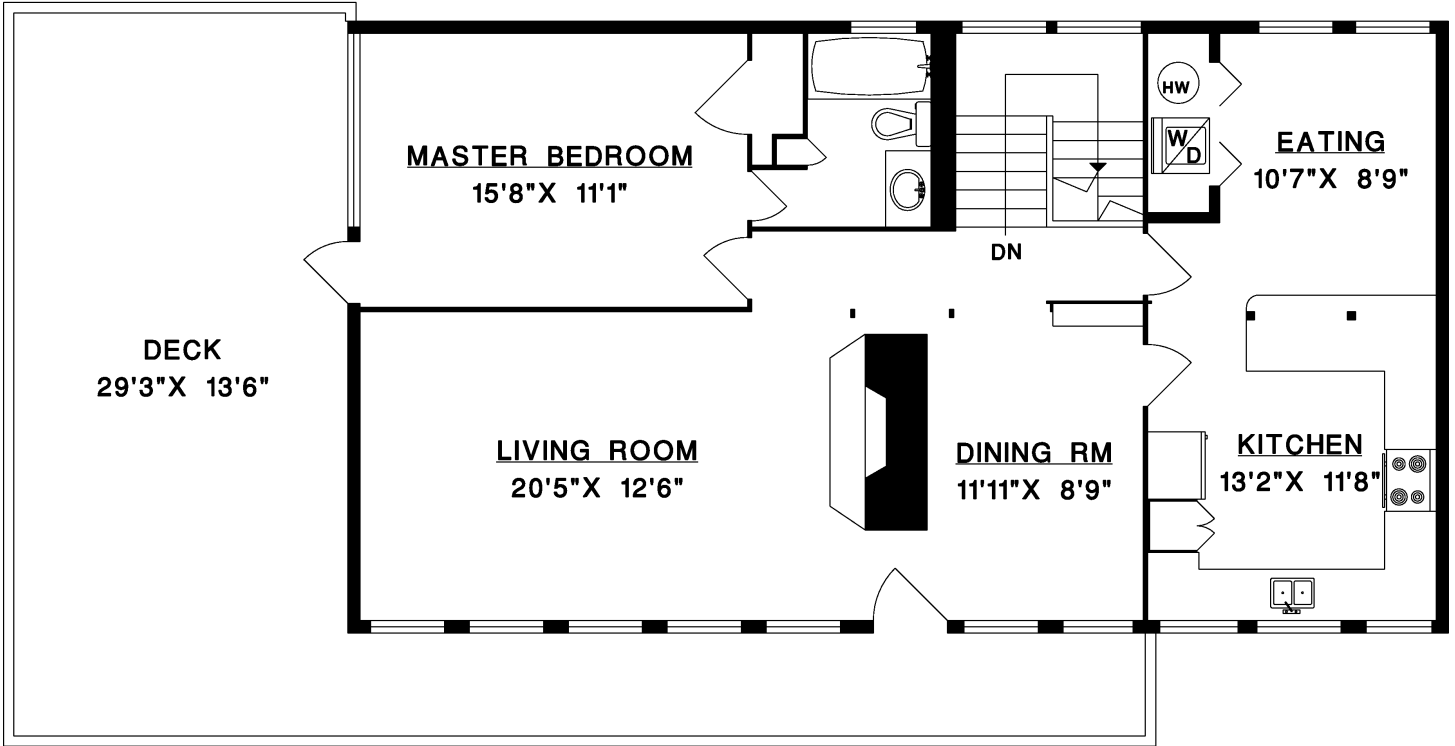

87 GLENMORE DRIVE, WEST VANCOUVER

MAIN FLOOR	1,102 SQ.FT.
LOWER FLOOR	1,080 SQ.FT.
LIVABLE	2,182 SQ.FT.
DECK	569 SQ.FT.
WORKSHOP	93 SQ.FT.

**MAIN FLOOR**

**LOWER FLOOR**