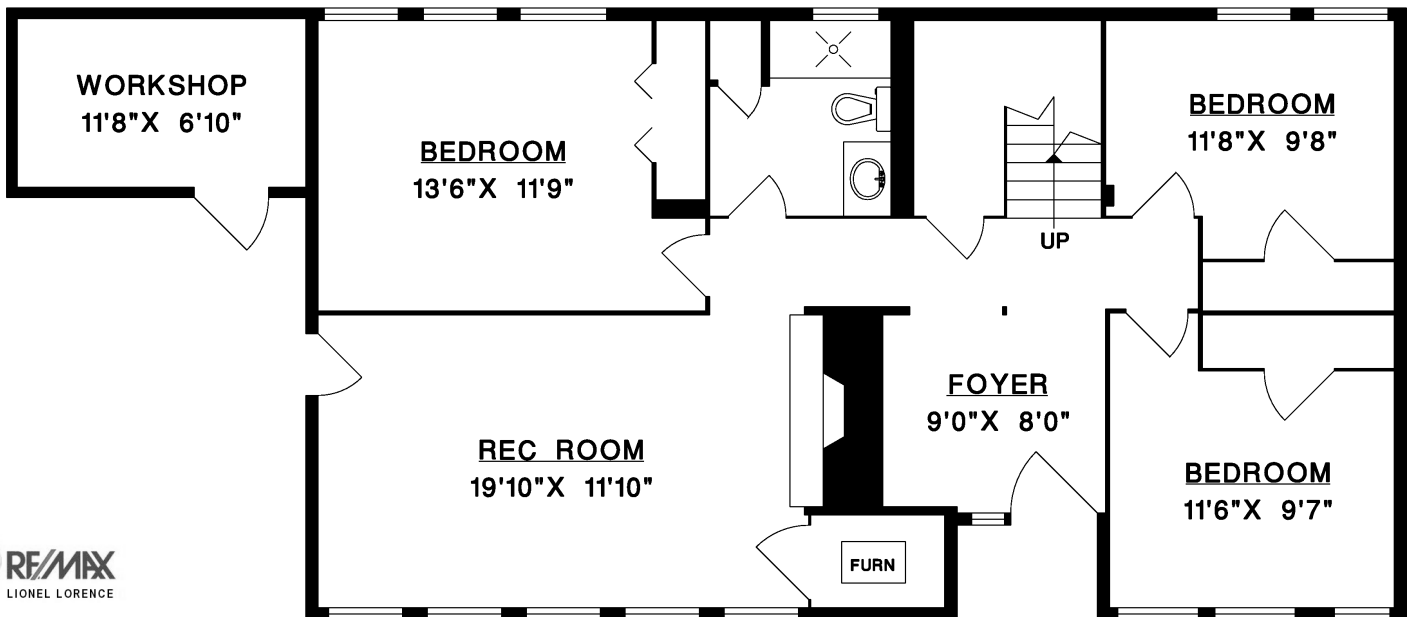

87 GLENMORE DRIVE, WEST VANCOUVER

MAIN FLOOR	1,102 SQ.FT.
LOWER FLOOR	1,080 SQ.FT.
LIVABLE	2,182 SQ.FT.
DECK	569 SQ.FT.
WORKSHOP	93 SQ.FT.

**MAIN FLOOR**

**LOWER FLOOR**