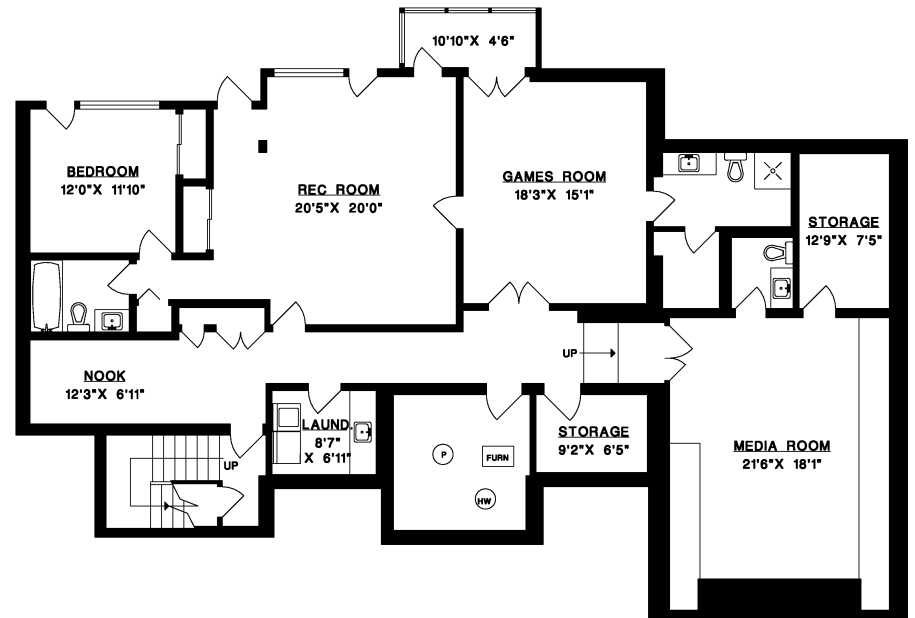

718 SOUTHBOROUGH DRIVE, WEST VANCOUVER

MAIN FLOOR	2,672 SQ.FT.
UPPER FLOOR	1,945 SQ.FT.
LOWER FLOOR	2,747 SQ.FT.
LIVABLE	7,364 SQ.FT.
GARAGE	436 SQ.FT.
DECKS	270 SQ.FT.

UPPER FLOOR

MAIN FLOOR

LOWER FLOOR