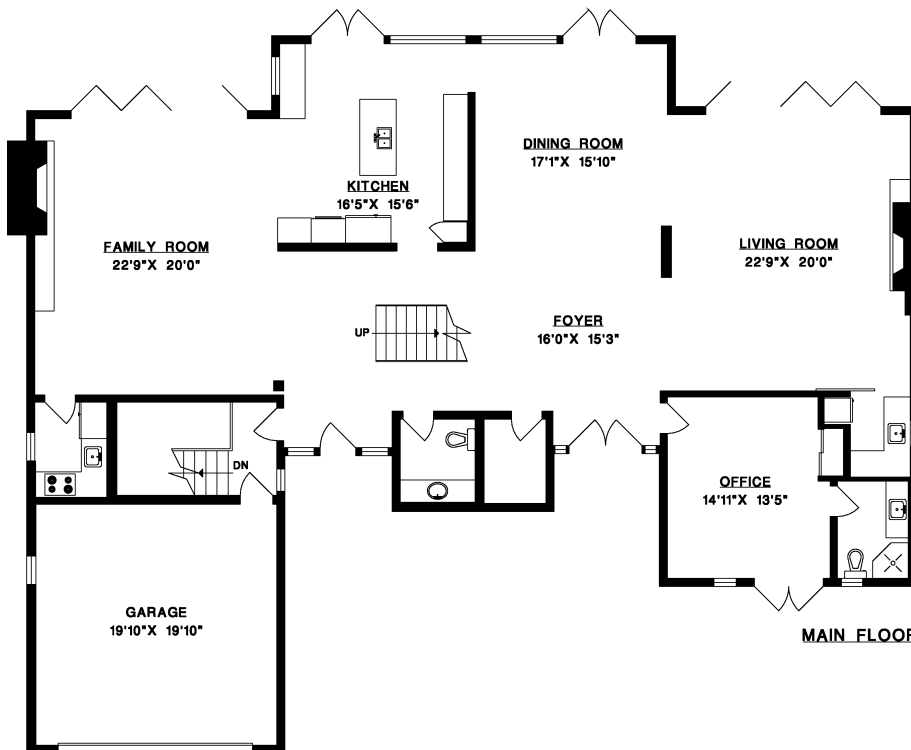

718 SOUTHBOROUGH DRIVE, WEST VANCOUVER

MAIN FLOOR	2,672 SQ.FT.
UPPER FLOOR	1,945 SQ.FT.
LOWER FLOOR	2,747 SQ.FT.
LIVABLE	7,364 SQ.FT.
GARAGE	436 SQ.FT.
DECKS	270 SQ.FT.

UPPER FLOOR

MAIN FLOOR

LOWER FLOOR