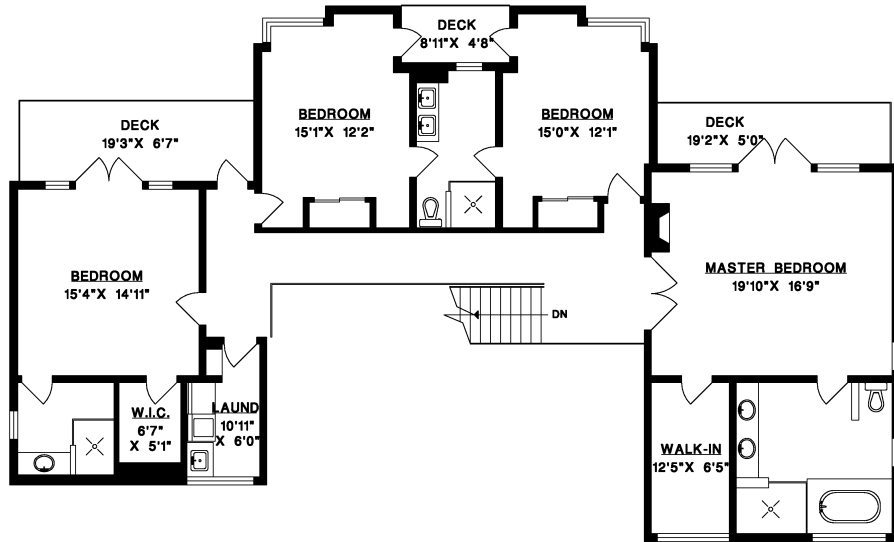

718 SOUTHBOROUGH DRIVE, WEST VANCOUVER

MAIN FLOOR	2,672 SQ.FT.
UPPER FLOOR	1,945 SQ.FT.
LOWER FLOOR	2,747 SQ.FT.
LIVABLE	7,364 SQ.FT.
GARAGE	436 SQ.FT.
DECKS	270 SQ.FT.

UPPER FLOOR

MAIN FLOOR

LOWER FLOOR