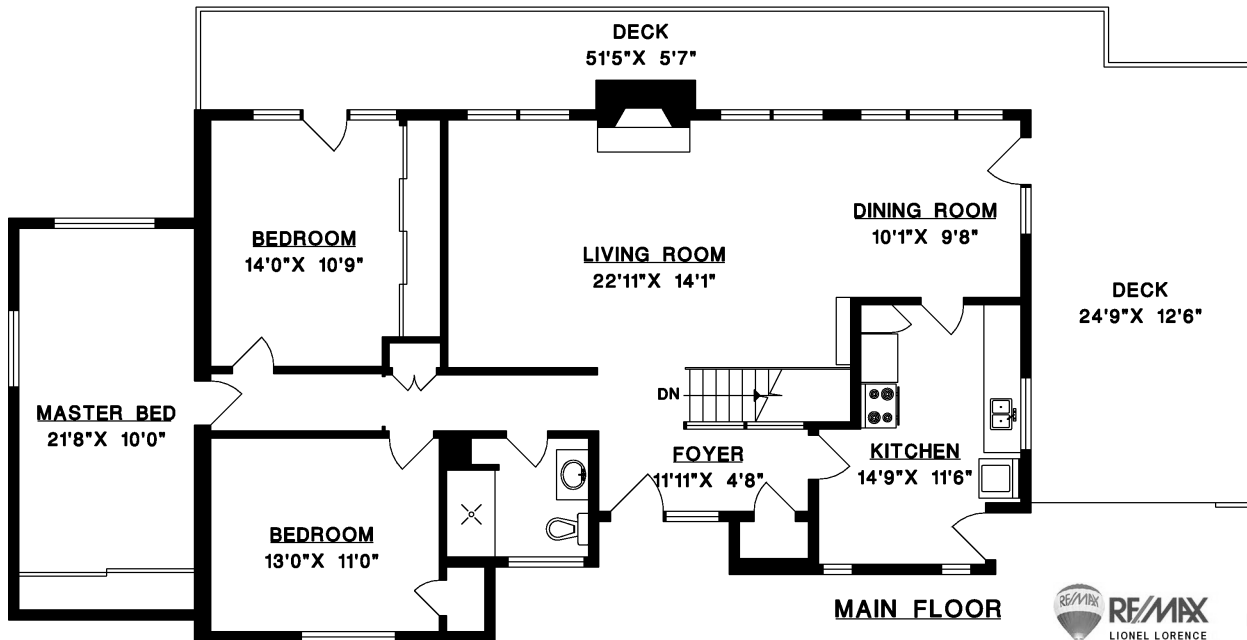

4497 ROSS CRESCENT, WEST VANCOUVER

MAIN FLOOR	1,533 SQ.FT.
LOWER FLOOR	999 SQ.FT.
LIVABLE	2,532 SQ.FT.
DECKS	1,367 SQ.FT.

Measure Masters Northshore
604 928-8229