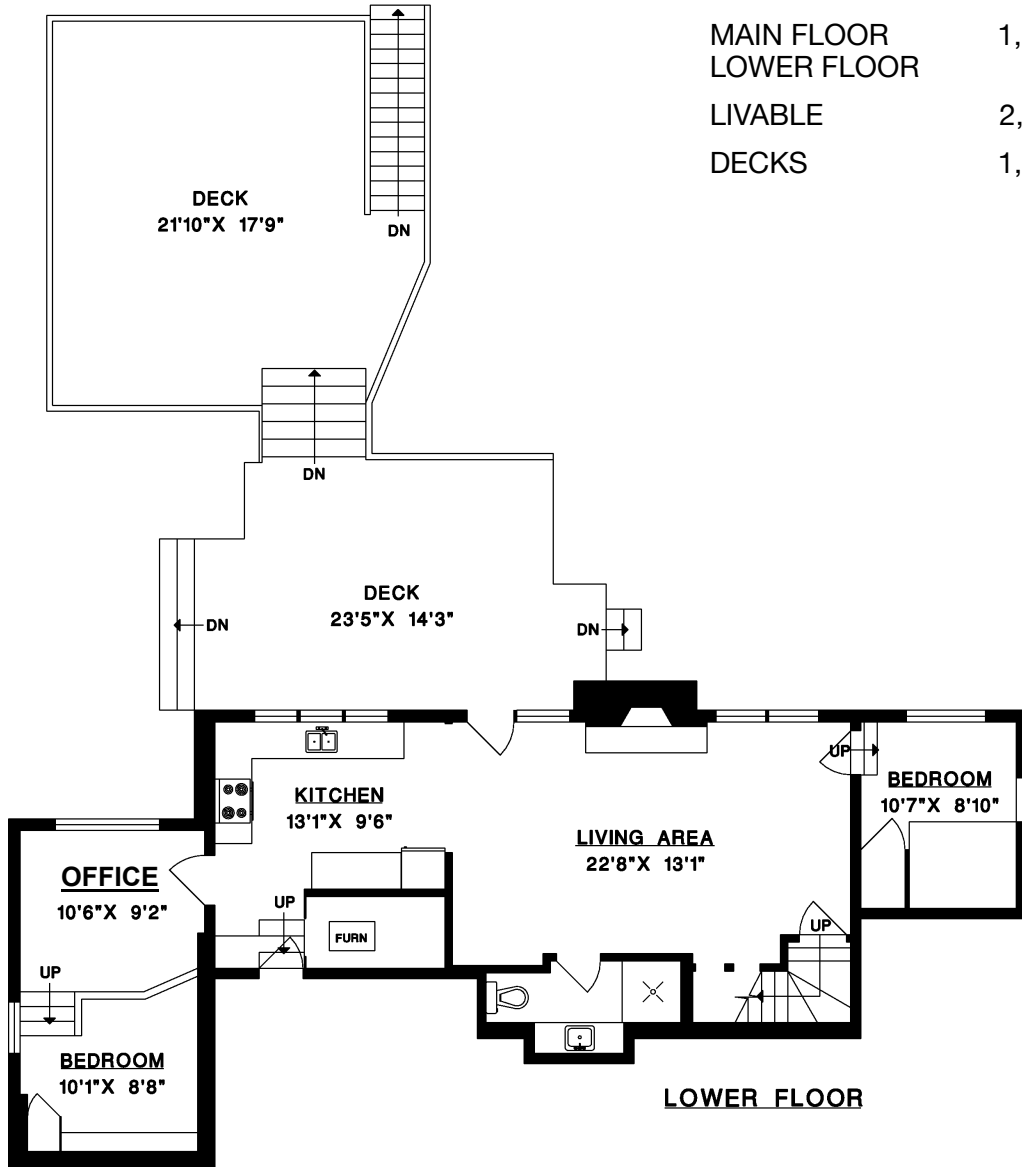

4497 ROSS CRESCENT, WEST VANCOUVER

MAIN FLOOR	1,533 SQ.FT.
LOWER FLOOR	999 SQ.FT.
LIVABLE	2,532 SQ.FT.
DECKS	1,367 SQ.FT.

Measure Masters Northshore
604 928-8229