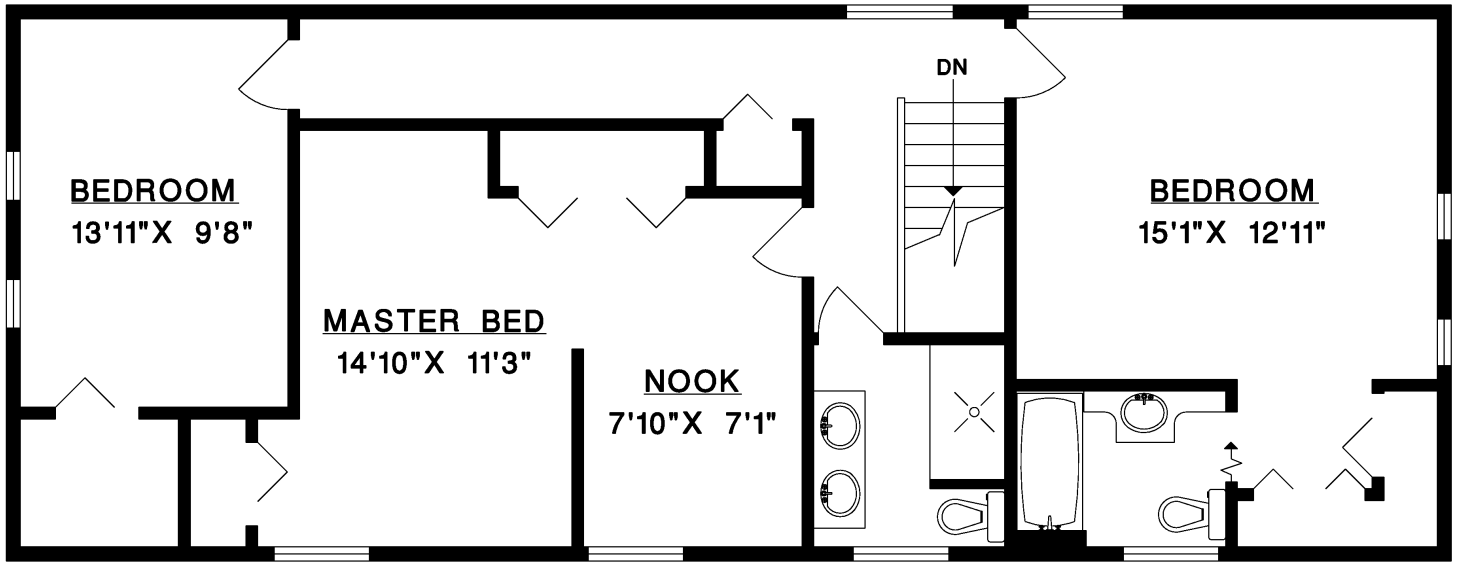

4774 ESTEVAN PLACE, WEST VANCOUVER

MAIN FLOOR 1,075 SQ.FT.
 UPPER FLOOR 1,031 SQ.FT.
 LIVABLE 2,106 SQ.FT.

UPPER FLOOR

MAIN FLOOR