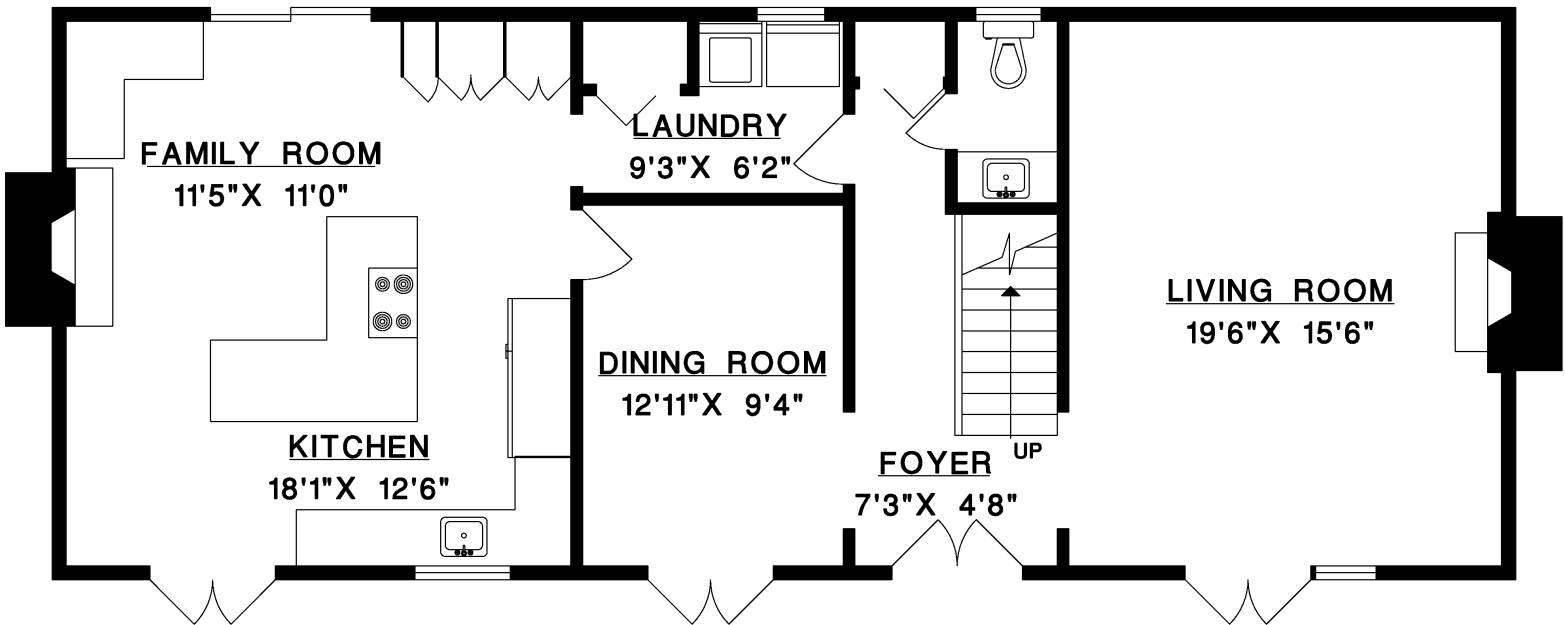

4774 ESTEVAN PLACE, WEST VANCOUVER

MAIN FLOOR 1,075 SQ.FT.
 UPPER FLOOR 1,031 SQ.FT.
 LIVABLE 2,106 SQ.FT.

UPPER FLOOR

MAIN FLOOR