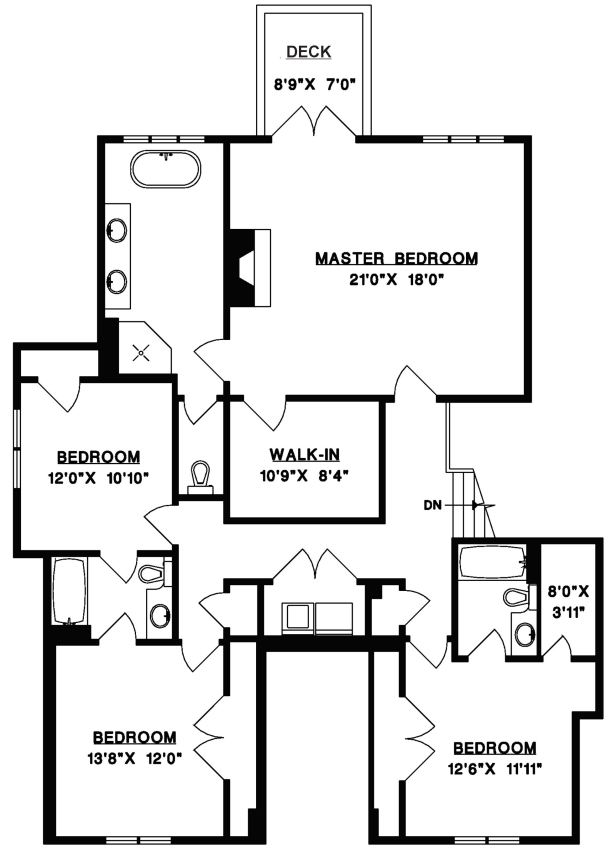

4397 ERWIN DRIVE, WEST VANCOUVER

MAIN FLOOR	2,198 SQ.FT.
UPPER FLOOR	1,683 SQ.FT.
LOWER FLOOR	2,198 SQ.FT.
LIVABLE	6,079 SQ.FT.
GARAGE	446 SQ.FT.
DECK	77 SQ.FT.

MAIN FLOOR

UPPER FLOOR

LOWER FLOOR