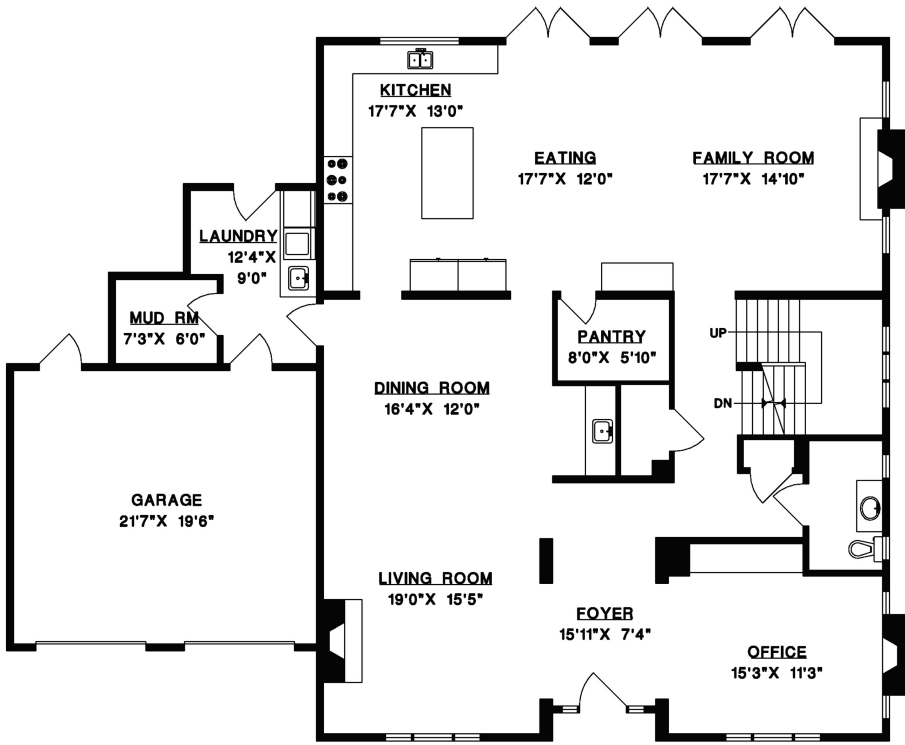

4397 ERWIN DRIVE, WEST VANCOUVER

MAIN FLOOR	2,198 SQ.FT.
UPPER FLOOR	1,683 SQ.FT.
LOWER FLOOR	2,198 SQ.FT.
LIVABLE	6,079 SQ.FT.
GARAGE	446 SQ.FT.
DECK	77 SQ.FT.

MAIN FLOOR

UPPER FLOOR

LOWER FLOOR