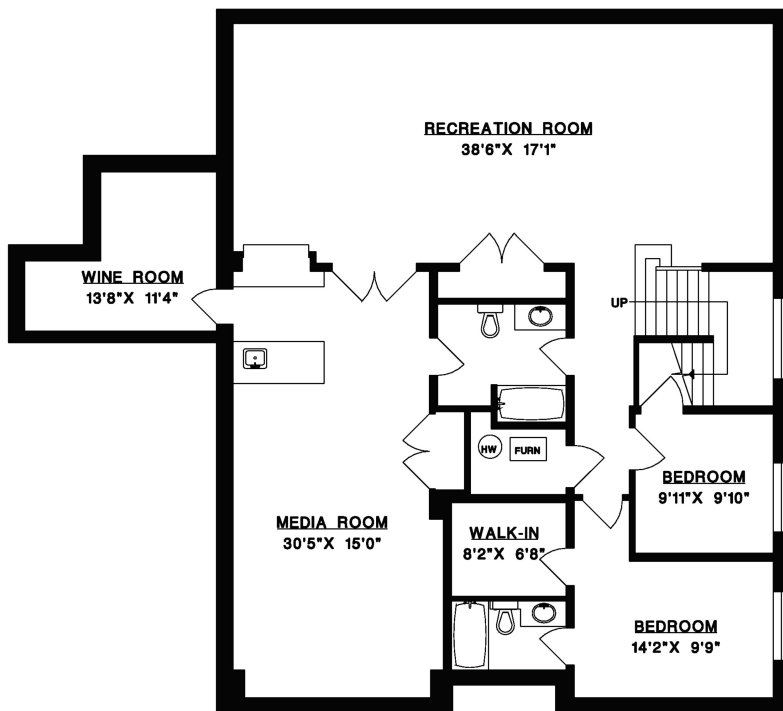

4397 ERWIN DRIVE, WEST VANCOUVER

MAIN FLOOR	2,198 SQ.FT.
UPPER FLOOR	1,683 SQ.FT.
LOWER FLOOR	2,198 SQ.FT.
LIVABLE	6,079 SQ.FT.
GARAGE	446 SQ.FT.
DECK	77 SQ.FT.

MAIN FLOOR

UPPER FLOOR

LOWER FLOOR