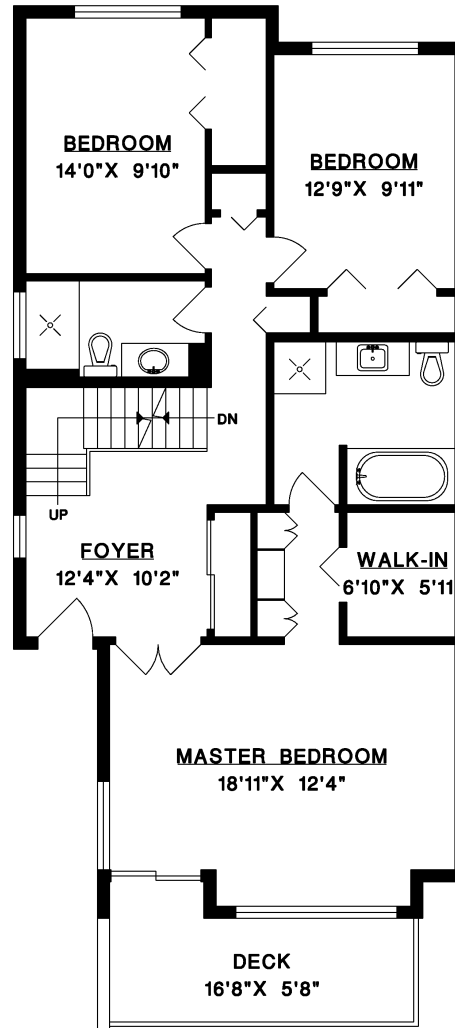

2319 MARINE DRIVE, WEST VANCOUVER

MAIN FLOOR 1,137 SQ.FT.
UPPER FLOOR 1,002 SQ.FT.
LOWER FLOOR 722 SQ.FT.
LIVABLE 2,861 SQ.FT.
GARAGE 485 SQ.FT.
DECKS 238 SQ.FT.

LOWER FLOOR

MAIN FLOOR

UPPER FLOOR