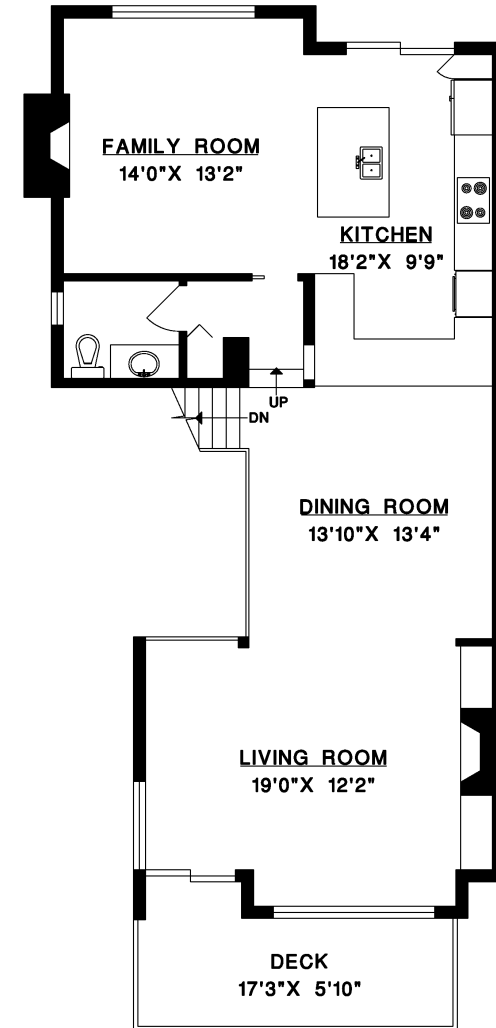

2319 MARINE DRIVE, WEST VANCOUVER

MAIN FLOOR 1,137 SQ.FT.
UPPER FLOOR 1,002 SQ.FT.
LOWER FLOOR 722 SQ.FT.
LIVABLE 2,861 SQ.FT.
GARAGE 485 SQ.FT.
DECKS 238 SQ.FT.

LOWER FLOOR

MAIN FLOOR

UPPER FLOOR