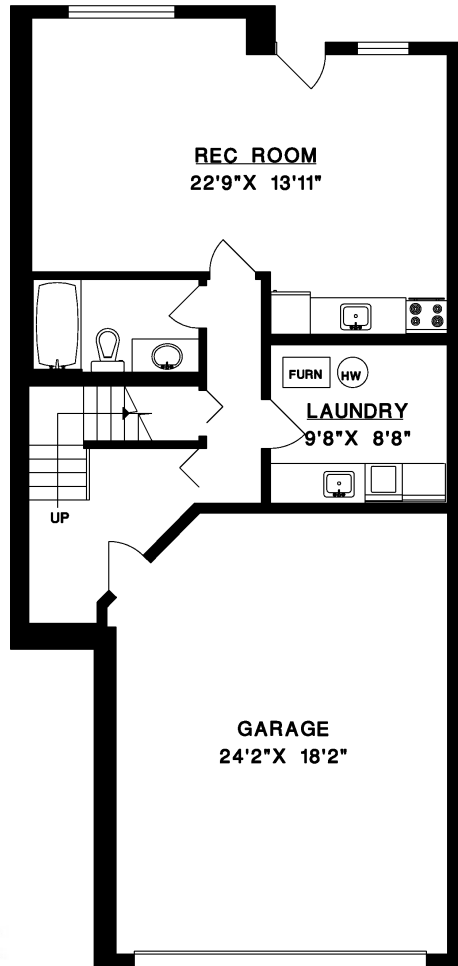

2319 MARINE DRIVE, WEST VANCOUVER

MAIN FLOOR 1,137 SQ.FT.
UPPER FLOOR 1,002 SQ.FT.
LOWER FLOOR 722 SQ.FT.
LIVABLE 2,861 SQ.FT.
GARAGE 485 SQ.FT.
DECKS 238 SQ.FT.

LOWER FLOOR

MAIN FLOOR

UPPER FLOOR