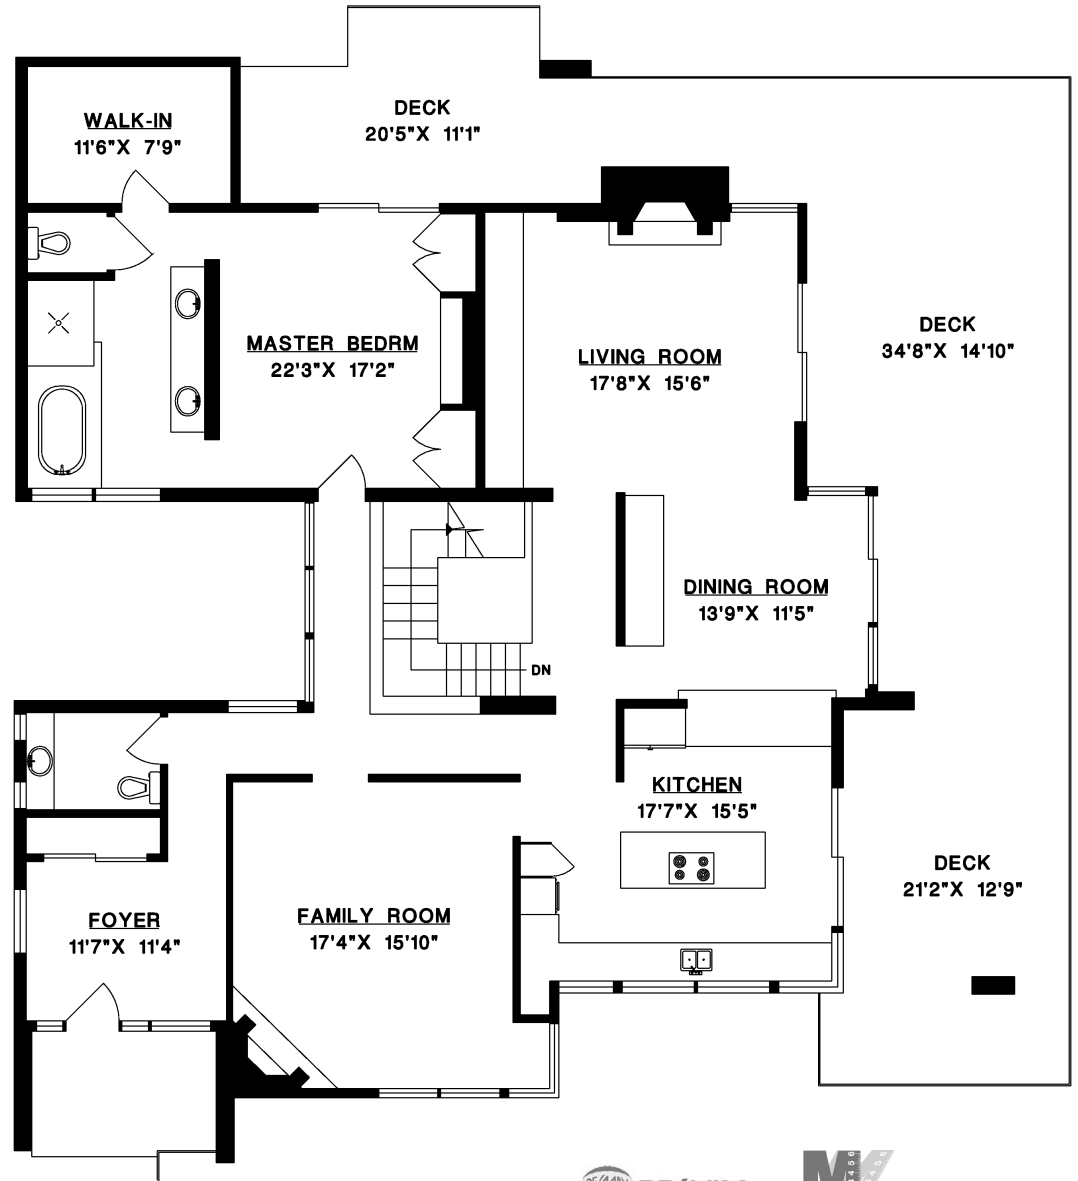

4963 MEADFEILD WYND, WEST VANCOUVER

MAIN FLOOR 2,137 SQ.FT.
LOWER FLOOR 1,816 SQ.FT.
LIVABLE 3,953 SQ.FT.
GARAGE 529 SQ.FT.
DECK 1,040 SQ.FT.
OUTDOOR STOR. 95 SQ.FT.

LOWER FLOOR

MAIN FLOOR