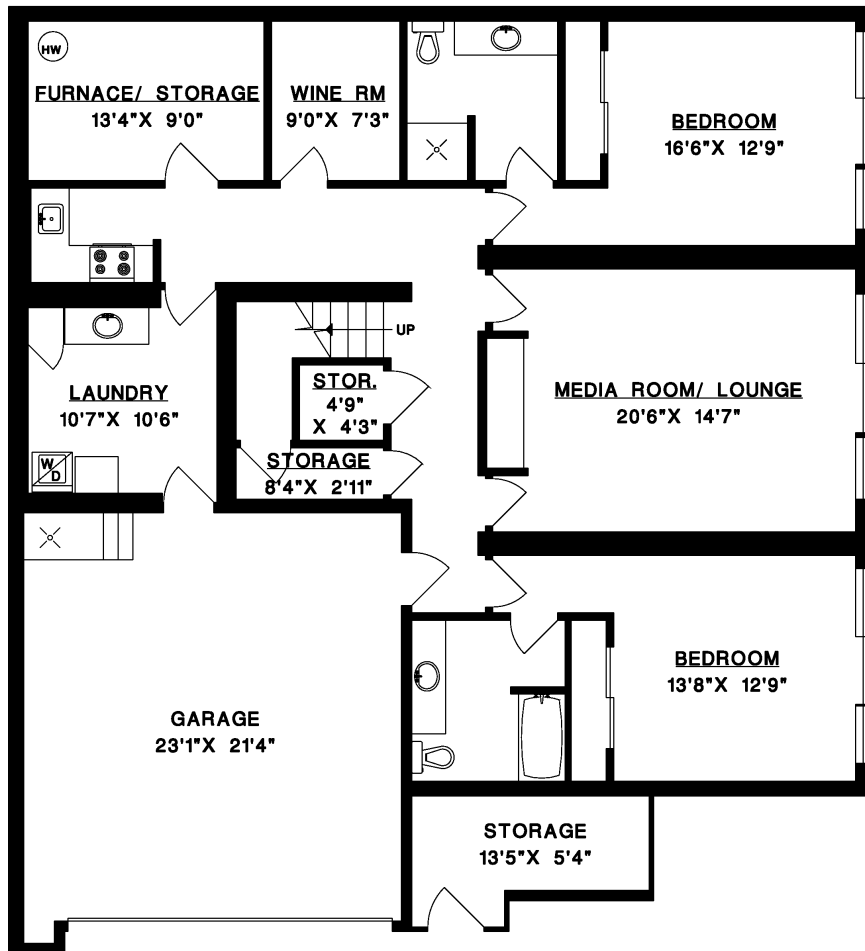

4963 MEADFEILD WYND, WEST VANCOUVER

MAIN FLOOR 2,137 SQ.FT.
LOWER FLOOR 1,816 SQ.FT.
LIVABLE 3,953 SQ.FT.
GARAGE 529 SQ.FT.
DECK 1,040 SQ.FT.
OUTDOOR STOR. 95 SQ.FT.

LOWER FLOOR

MAIN FLOOR