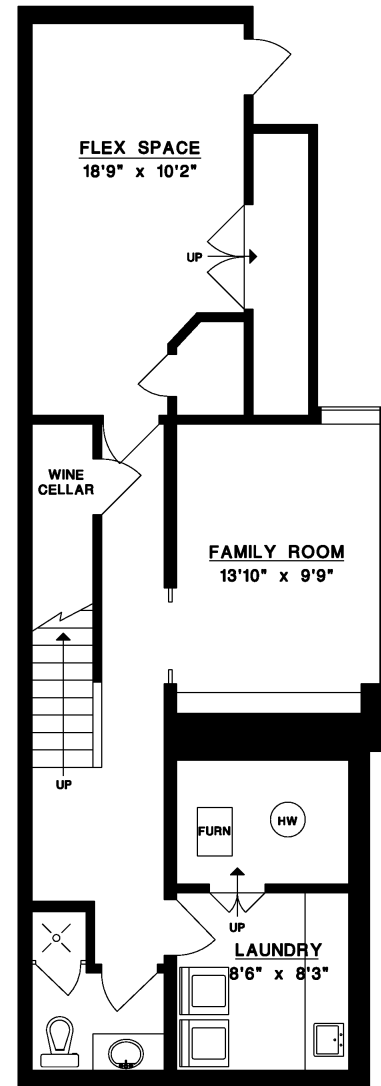

2328 MARINE DRIVE, WEST VANCOUVER

UPPER FLOOR

MAIN FLOOR

LOWER FLOOR

MAIN FLOOR	842 SQ.FT.
UPPER FLOOR	746 SQ.FT.
LOWER FLOOR	568 SQ.FT.
LIVABLE	2,156 SQ.FT.
FLEX SPACE	264 SQ.FT.
GARAGE	225 SQ.FT.
DECK	155 SQ.FT.