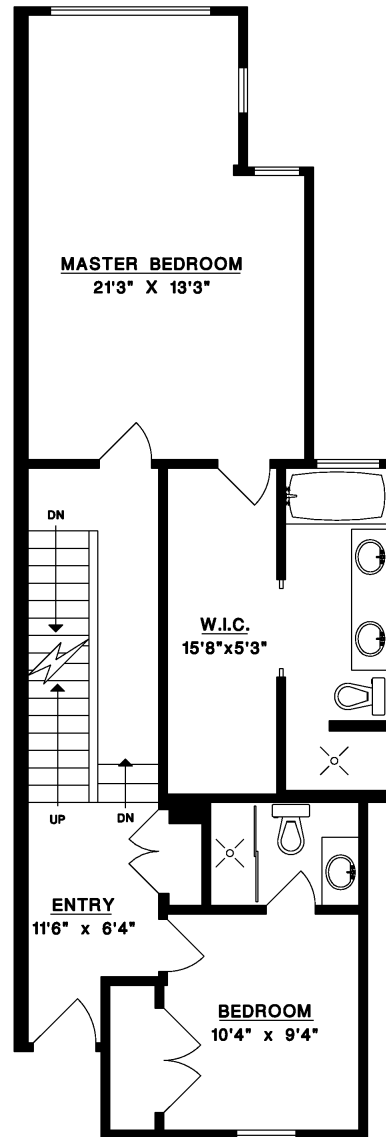

2328 MARINE DRIVE, WEST VANCOUVER

UPPER FLOOR

MAIN FLOOR

LOWER FLOOR

MAIN FLOOR	842 SQ.FT.
UPPER FLOOR	746 SQ.FT.
LOWER FLOOR	568 SQ.FT.
LIVABLE	2,156 SQ.FT.
FLEX SPACE	264 SQ.FT.
GARAGE	225 SQ.FT.
DECK	155 SQ.FT.