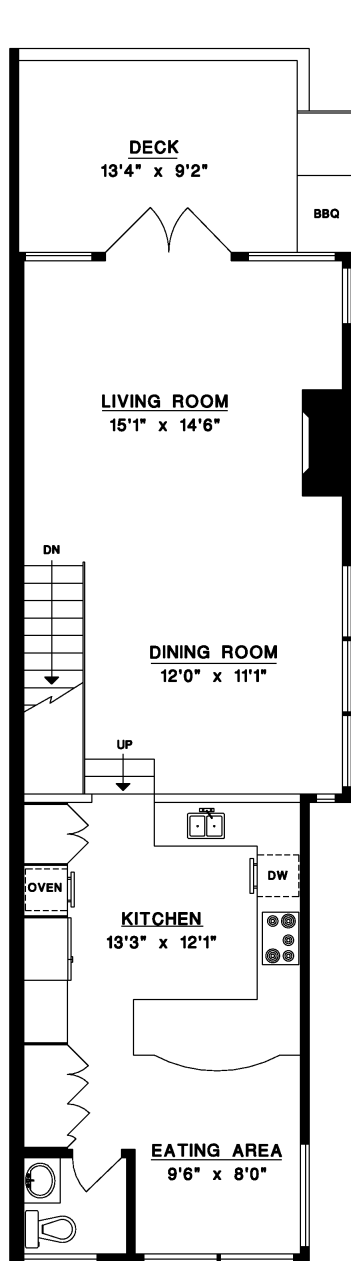

2328 MARINE DRIVE, WEST VANCOUVER

UPPER FLOOR

MAIN FLOOR

LOWER FLOOR

MAIN FLOOR	842 SQ.FT.
UPPER FLOOR	746 SQ.FT.
LOWER FLOOR	568 SQ.FT.
LIVABLE	2,156 SQ.FT.
FLEX SPACE	264 SQ.FT.
GARAGE	225 SQ.FT.
DECK	155 SQ.FT.