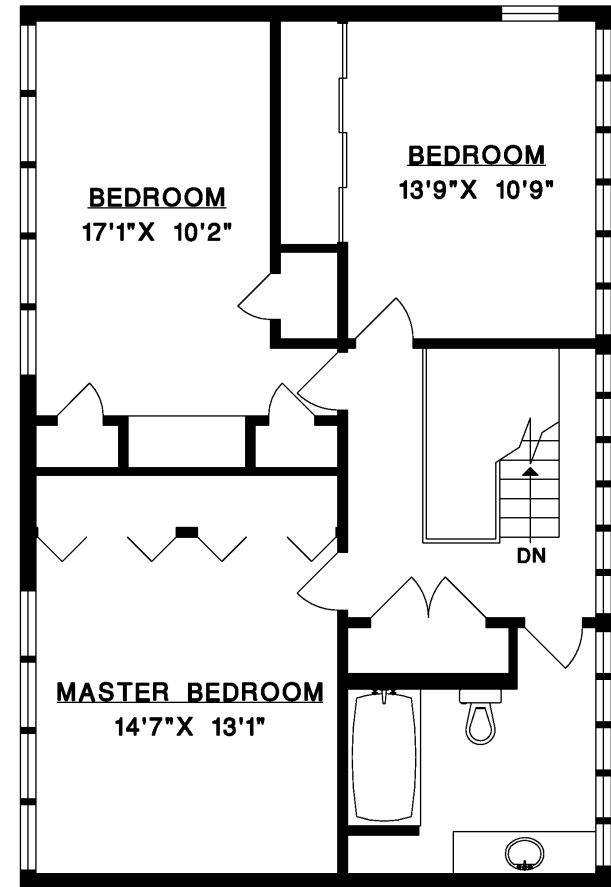

5726 MAPLE PLACE, WEST VANCOUVER

MAIN FLOOR 1,540 SQ.FT.
UPPER FLOOR 979 SQ.FT.
LIVABLE 2,519 SQ.FT.

MAIN FLOOR

UPPER FLOOR