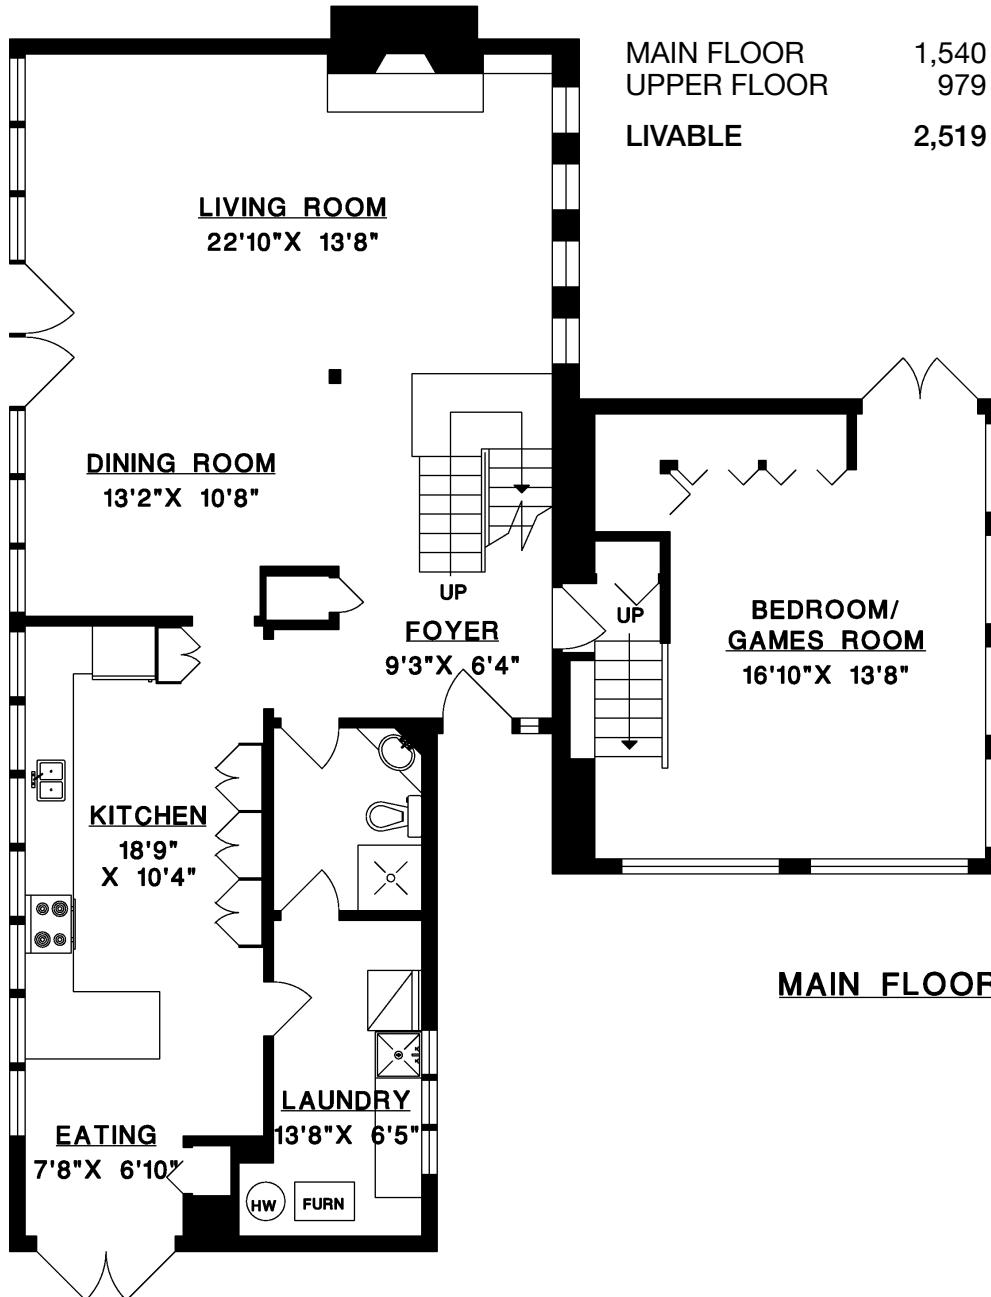

5726 MAPLE PLACE, WEST VANCOUVER

MAIN FLOOR 1,540 SQ.FT.
UPPER FLOOR 979 SQ.FT.
LIVABLE 2,519 SQ.FT.

MAIN FLOOR

UPPER FLOOR