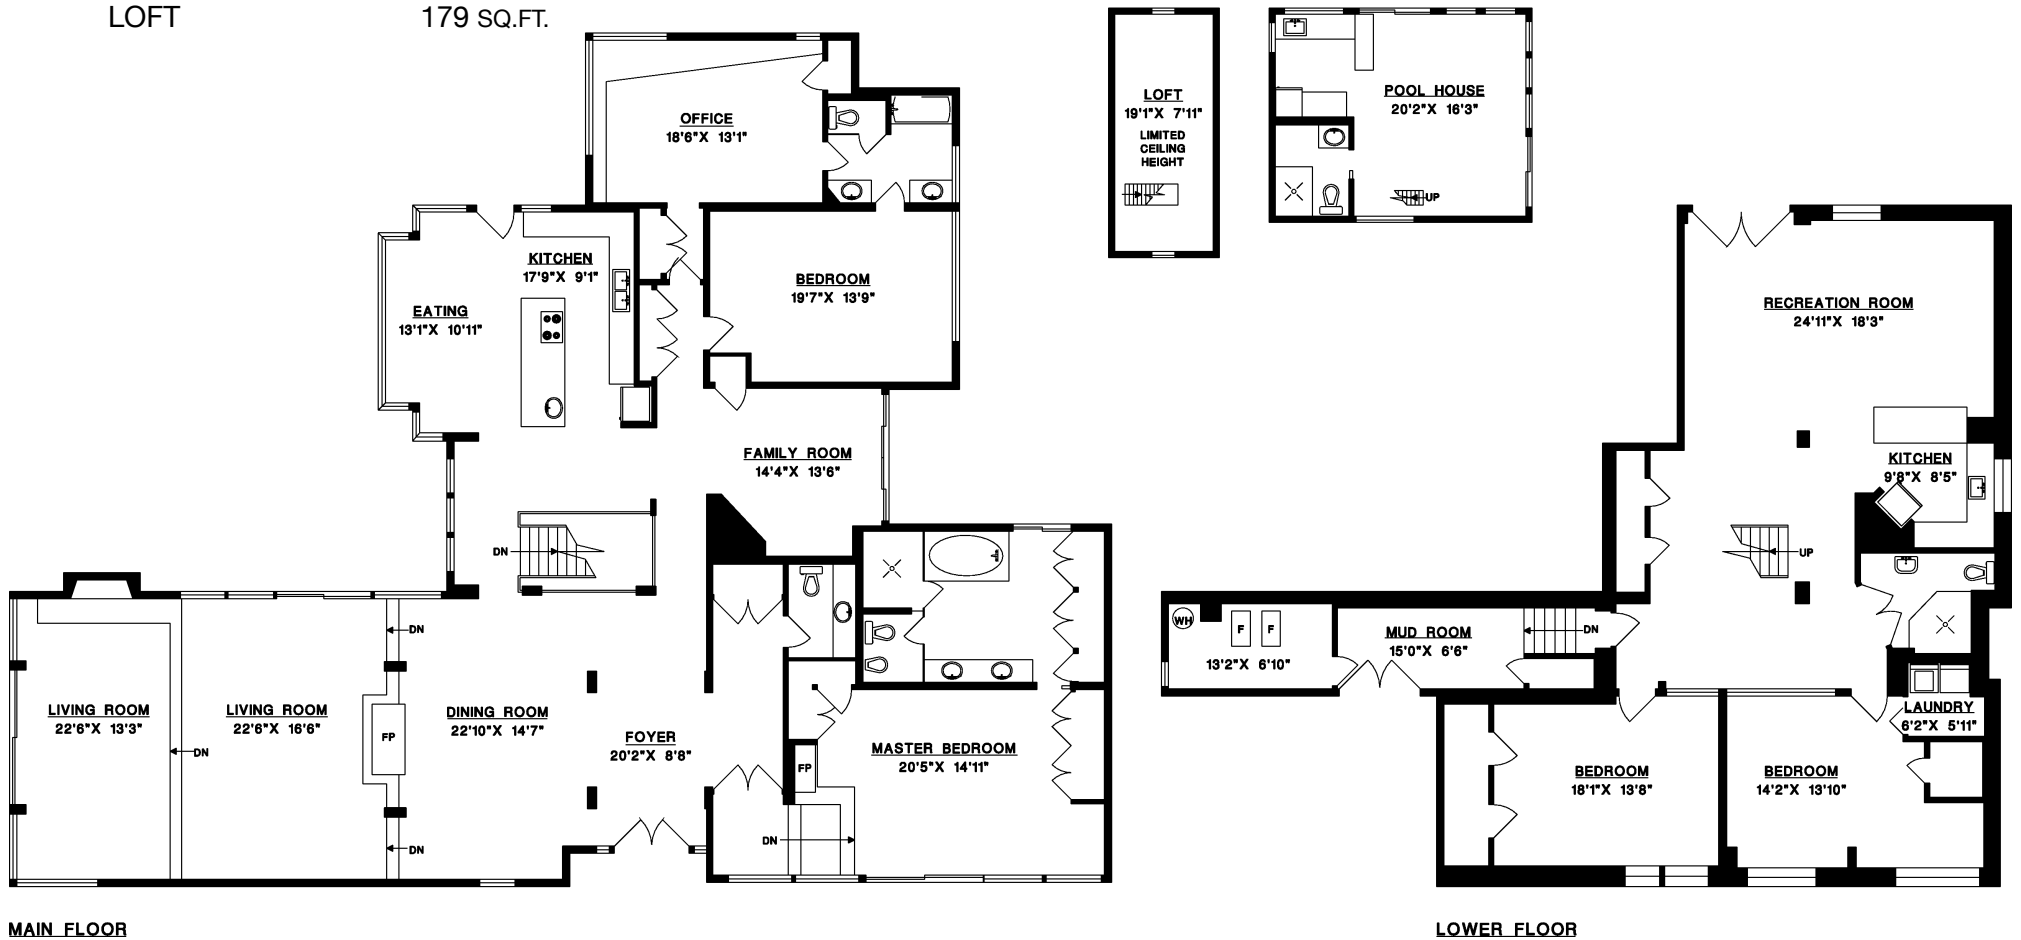

565 ROBINHOOD ROAD, WEST VANCOUVER

MAIN FLOOR 3,825 SQ.FT.
LOWER FLOOR 2,168 SQ.FT.
LIVABLE 5,993 SQ.FT.
POOL HOUSE 366 SQ.FT.
LOFT 179 SQ.FT.

MAIN FLOOR

LOWER FLOOR