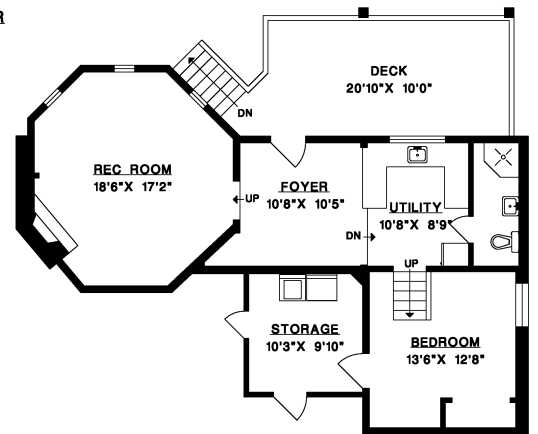

261 STEWART ROAD, LIONS BAY

MAIN FLOOR	2,570 SQ.FT.
LOWER FLOOR	2,496 SQ.FT.
BOTTOM FLOOR	920 SQ.FT.
LOFT	157 SQ.FT.
<b>LIVABLE</b>	<b>6,143 SQ.FT.</b>
<b>DECKS</b>	<b>1,381 SQ.FT.</b>

MAIN FLOOR

LOWER FLOOR

BOTTOM FLOOR