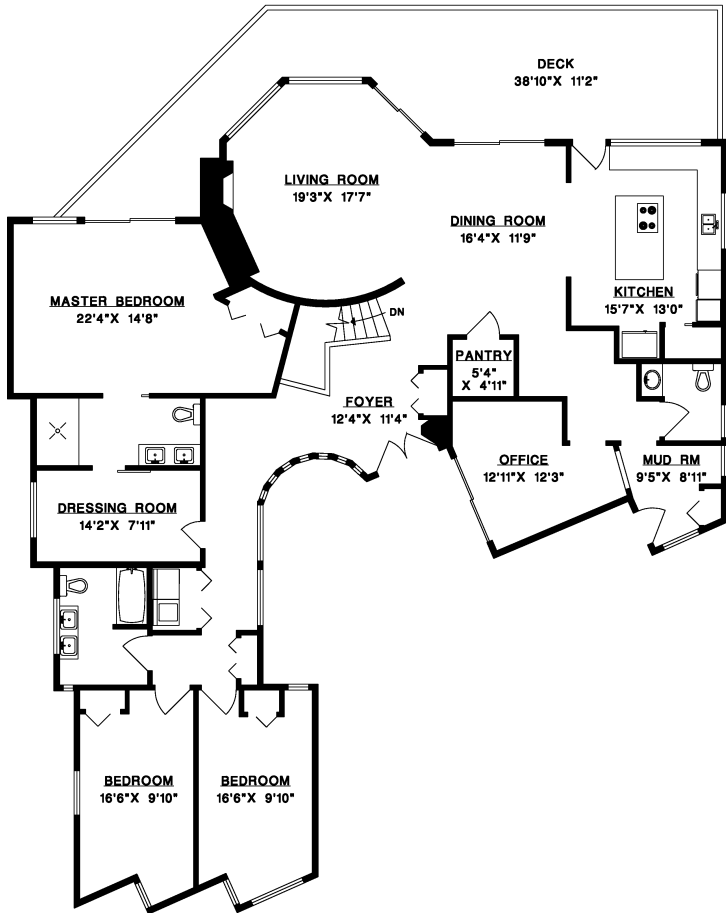

261 STEWART ROAD, LIONS BAY

MAIN FLOOR	2,570 SQ.FT.
LOWER FLOOR	2,496 SQ.FT.
BOTTOM FLOOR	920 SQ.FT.
LOFT	157 SQ.FT.
<b>LIVABLE</b>	<b>6,143 SQ.FT.</b>
<b>DECKS</b>	<b>1,381 SQ.FT.</b>

MAIN FLOOR

LOWER FLOOR

BOTTOM FLOOR