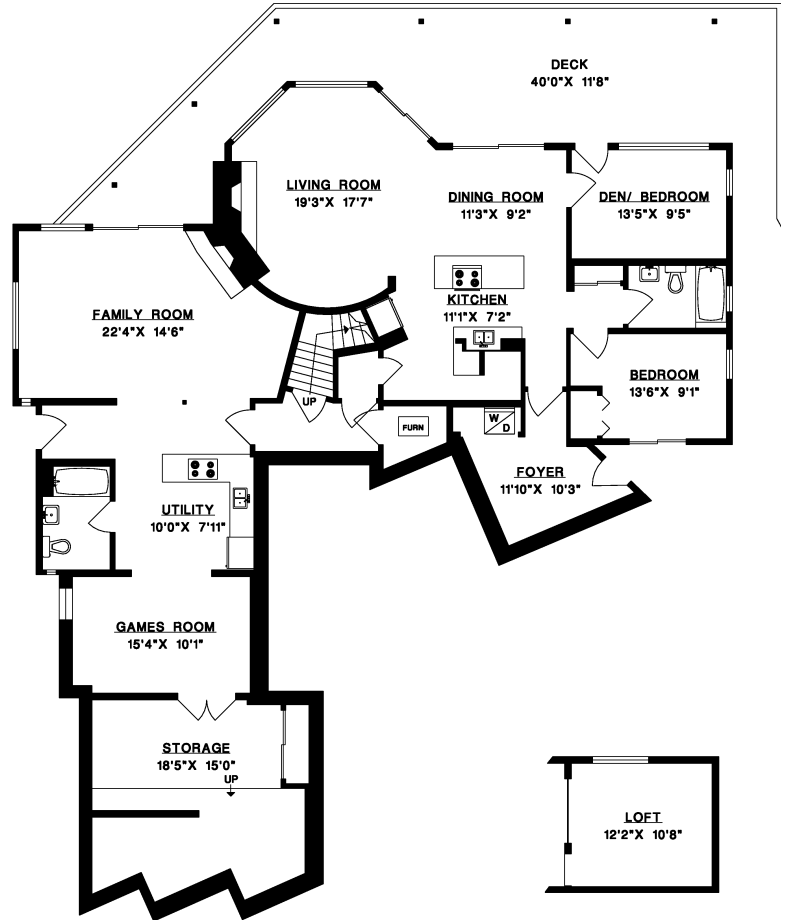

261 STEWART ROAD, LIONS BAY

MAIN FLOOR	2,570 SQ.FT.
LOWER FLOOR	2,496 SQ.FT.
BOTTOM FLOOR	920 SQ.FT.
LOFT	157 SQ.FT.
<b>LIVABLE</b>	<b>6,143 SQ.FT.</b>
<b>DECKS</b>	<b>1,381 SQ.FT.</b>

MAIN FLOOR

LOWER FLOOR

BOTTOM FLOOR