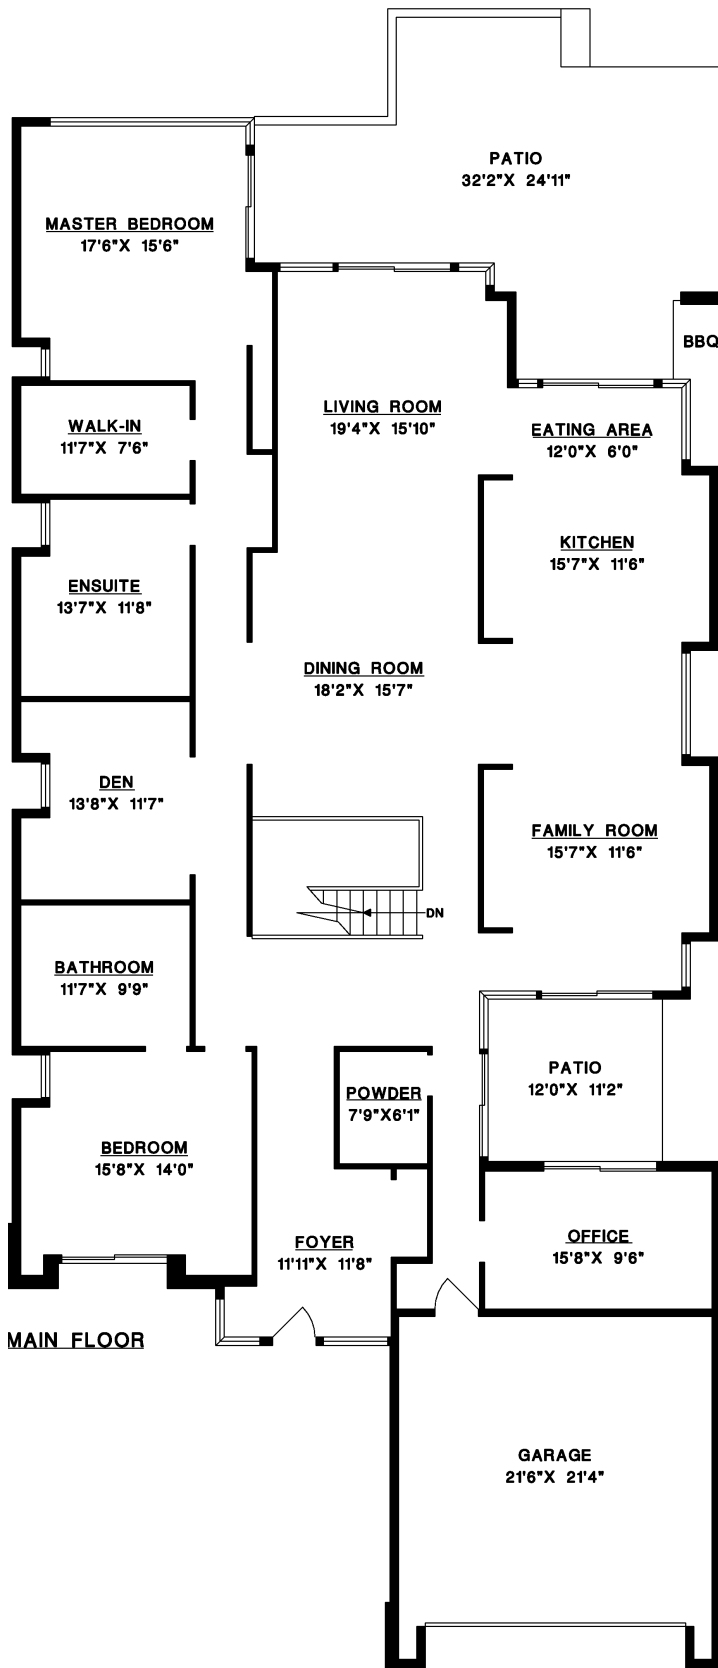

4980 MEADFIELD WYND, WEST VANCOUVER

MAIN FLOOR 3,329 SQ.FT.
 LOWER FLOOR 2,374 SQ.FT.
 LIVABLE 5,703 SQ.FT.
 GARAGE 499 SQ.FT.
 PATIOS 691 SQ.FT.

LOWER FLOOR

RE/MAX
LIONEL LORENCE

*The developer reserves the right to modify & change dimensions, floor plans, design specifications & features.