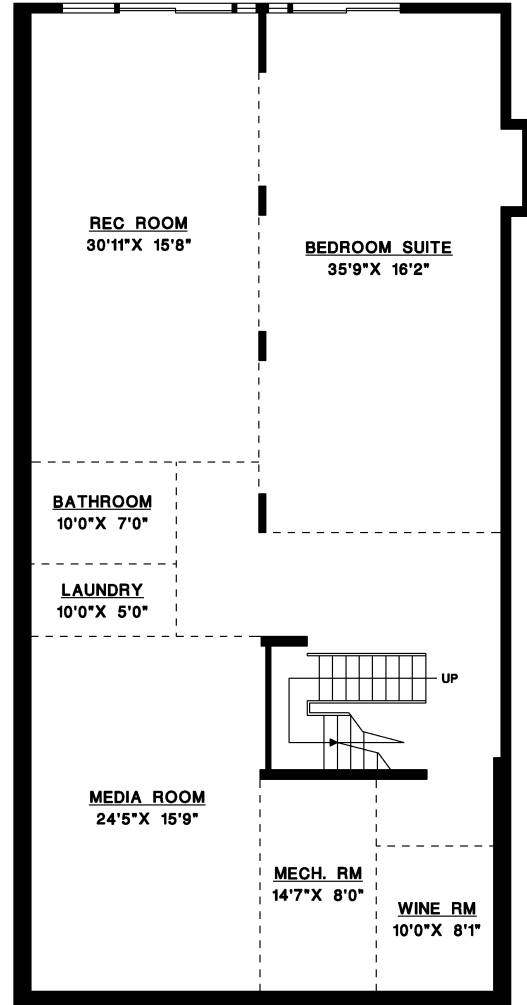

4980 MEADFIELD WYND, WEST VANCOUVER

MAIN FLOOR 3,329 SQ.FT.
 LOWER FLOOR 2,374 SQ.FT.
 LIVABLE 5,703 SQ.FT.
 GARAGE 499 SQ.FT.
 PATIOS 691 SQ.FT.

LOWER FLOOR

RE/MAX
LIONEL LORENCE

*The developer reserves the right to modify & change dimensions, floor plans, design specifications & features.