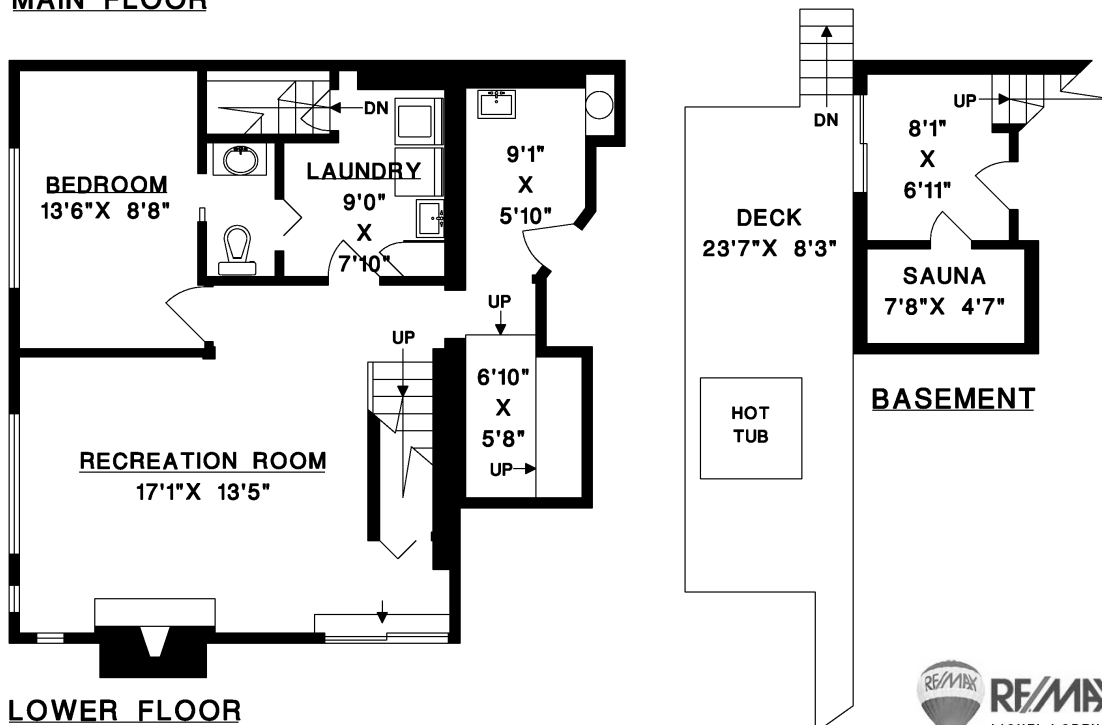

130 SUNSET ROAD, LIONS BAY

MAIN FLOOR	1,231 SQ.FT.
LOWER FLOOR	757 SQ.FT.
BASEMENT	126 SQ.FT.
<b>LIVABLE</b>	<b>2,114 SQ.FT.</b>
GARAGE	416 SQ.FT.
DECK	535 SQ.FT.

**MAIN FLOOR**

**LOWER FLOOR**

**RE/MAX**  
LIONEL LORENCE