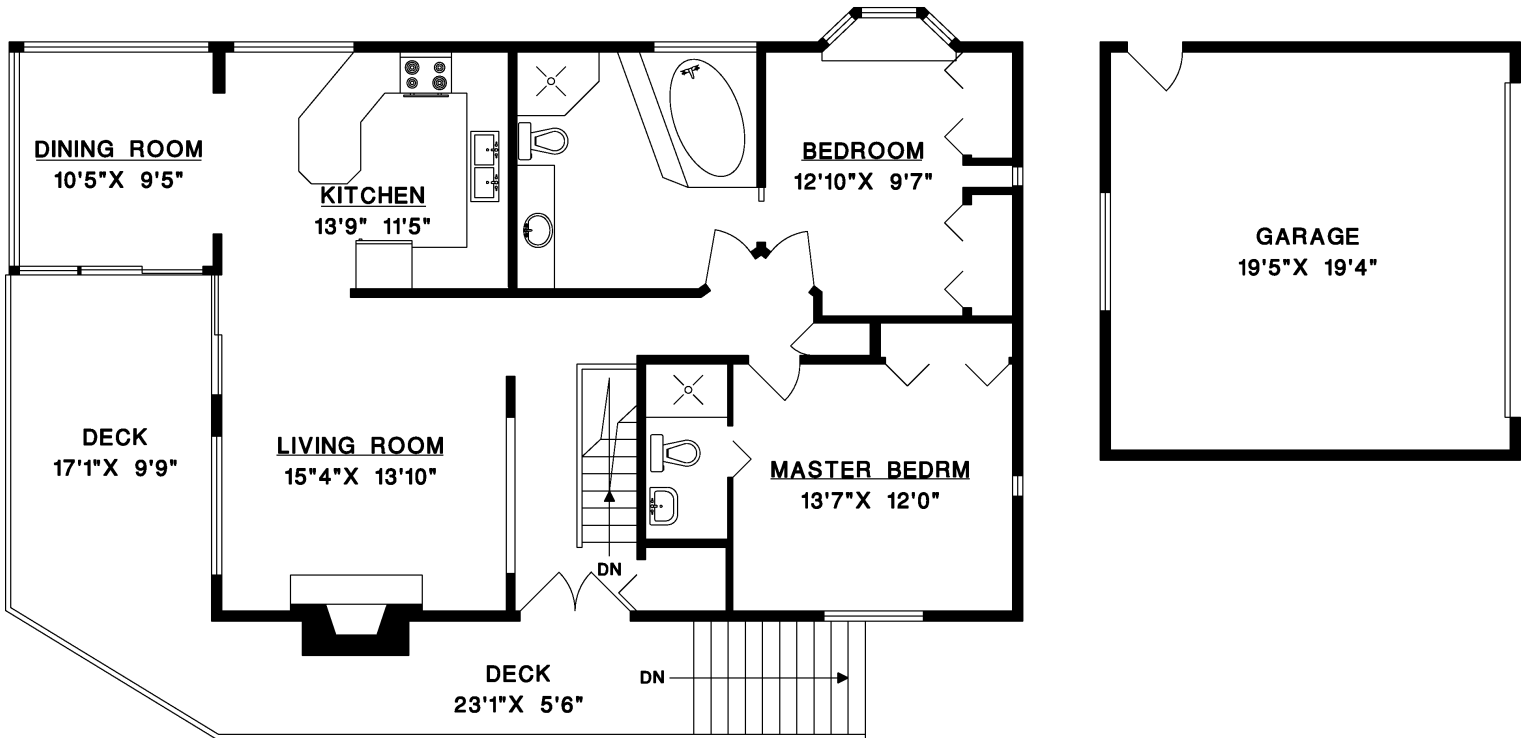

130 SUNSET ROAD, LIONS BAY

MAIN FLOOR	1,231 SQ.FT.
LOWER FLOOR	757 SQ.FT.
BASEMENT	126 SQ.FT.
<b>LIVABLE</b>	<b>2,114 SQ.FT.</b>
GARAGE	416 SQ.FT.
DECK	535 SQ.FT.

**MAIN FLOOR**

**LOWER FLOOR**

**RE/MAX**  
LIONEL LORENCE