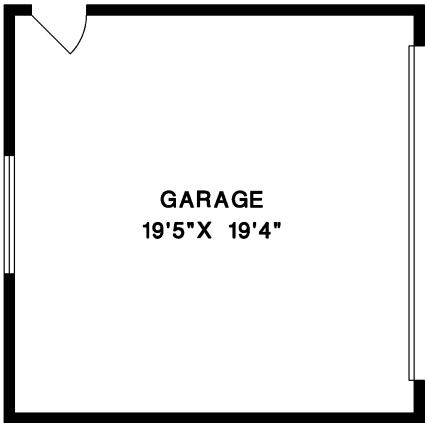

130 SUNSET ROAD, LIONS BAY

MAIN FLOOR	1,231 SQ.FT.
LOWER FLOOR	757 SQ.FT.
BASEMENT	126 SQ.FT.
<b>LIVABLE</b>	<b>2,114 SQ.FT.</b>
GARAGE	416 SQ.FT.
DECK	535 SQ.FT.

**MAIN FLOOR**

**LOWER FLOOR**

**RE/MAX**  
LIONEL LORENCE