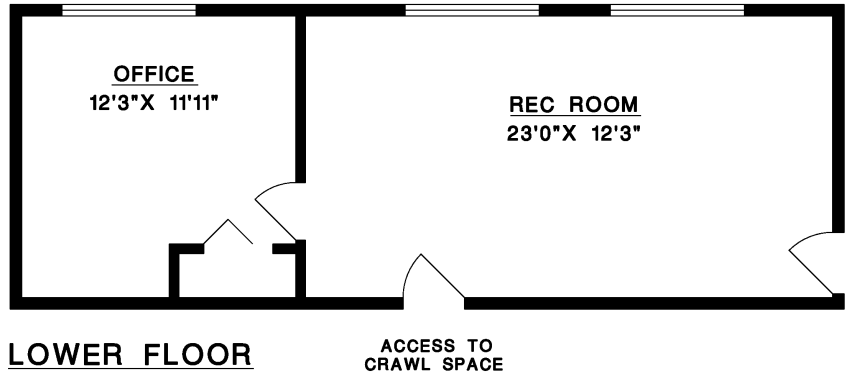

6261 TAYLOR DRIVE, WEST VANCOUVER

MAIN FLOOR	1,871 SQ.FT.
LOWER FLOOR	481 SQ.FT.
TOTAL	2,352 SQ.FT.
BALCONY	350 SQ.FT.

FILE: 1143-98
DATE: APR/07