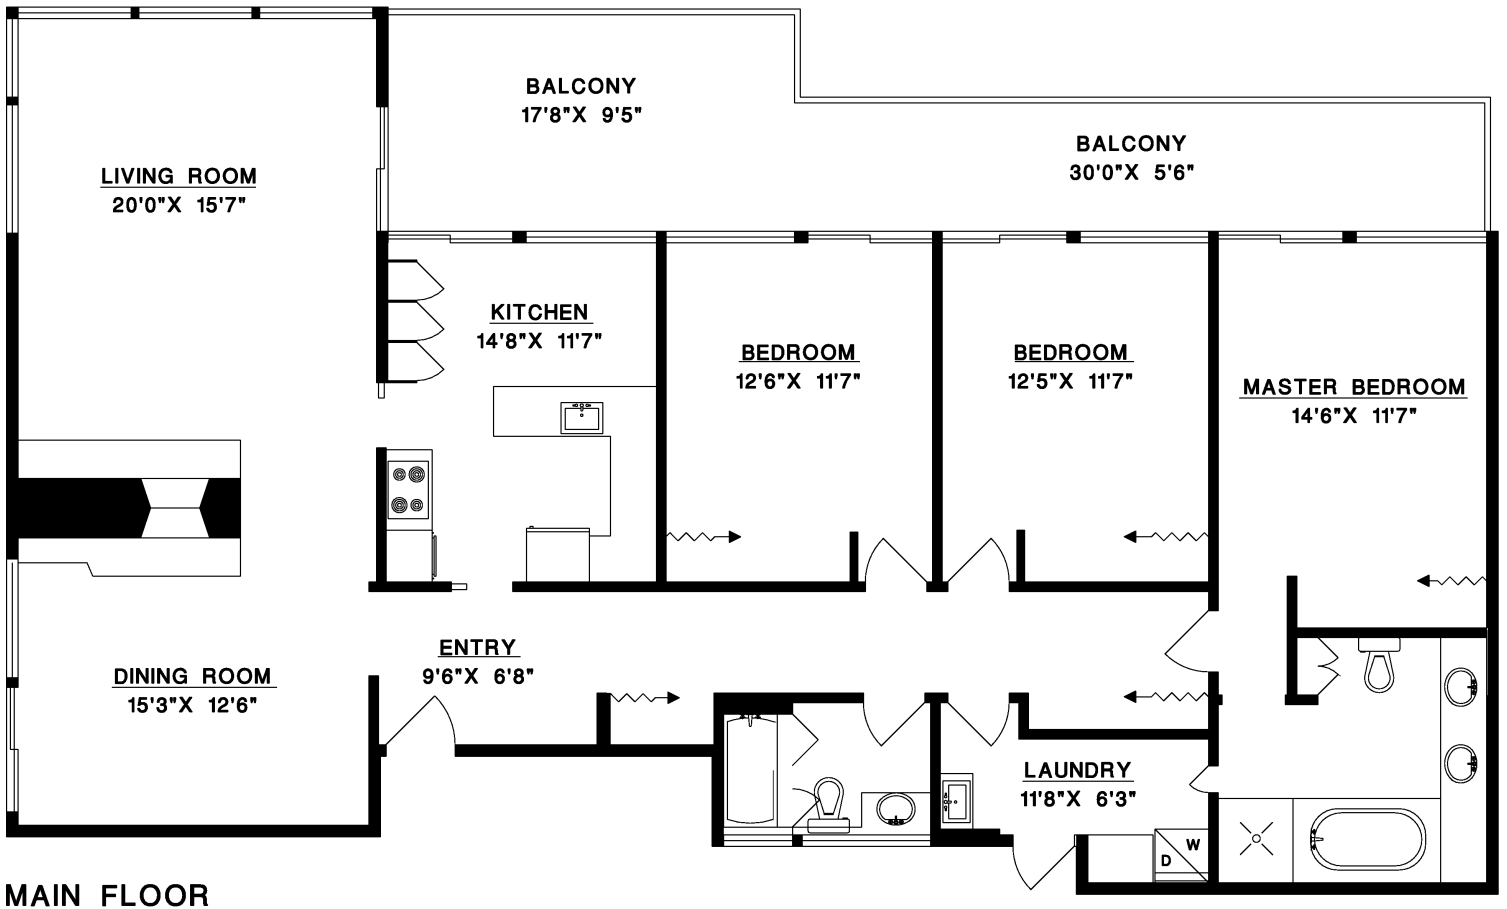

6261 TAYLOR DRIVE, WEST VANCOUVER

MAIN FLOOR	1,871 SQ.FT.
LOWER FLOOR	481 SQ.FT.
TOTAL	2,352 SQ.FT.
BALCONY	350 SQ.FT.

FILE: 1143-98
DATE: APR/07