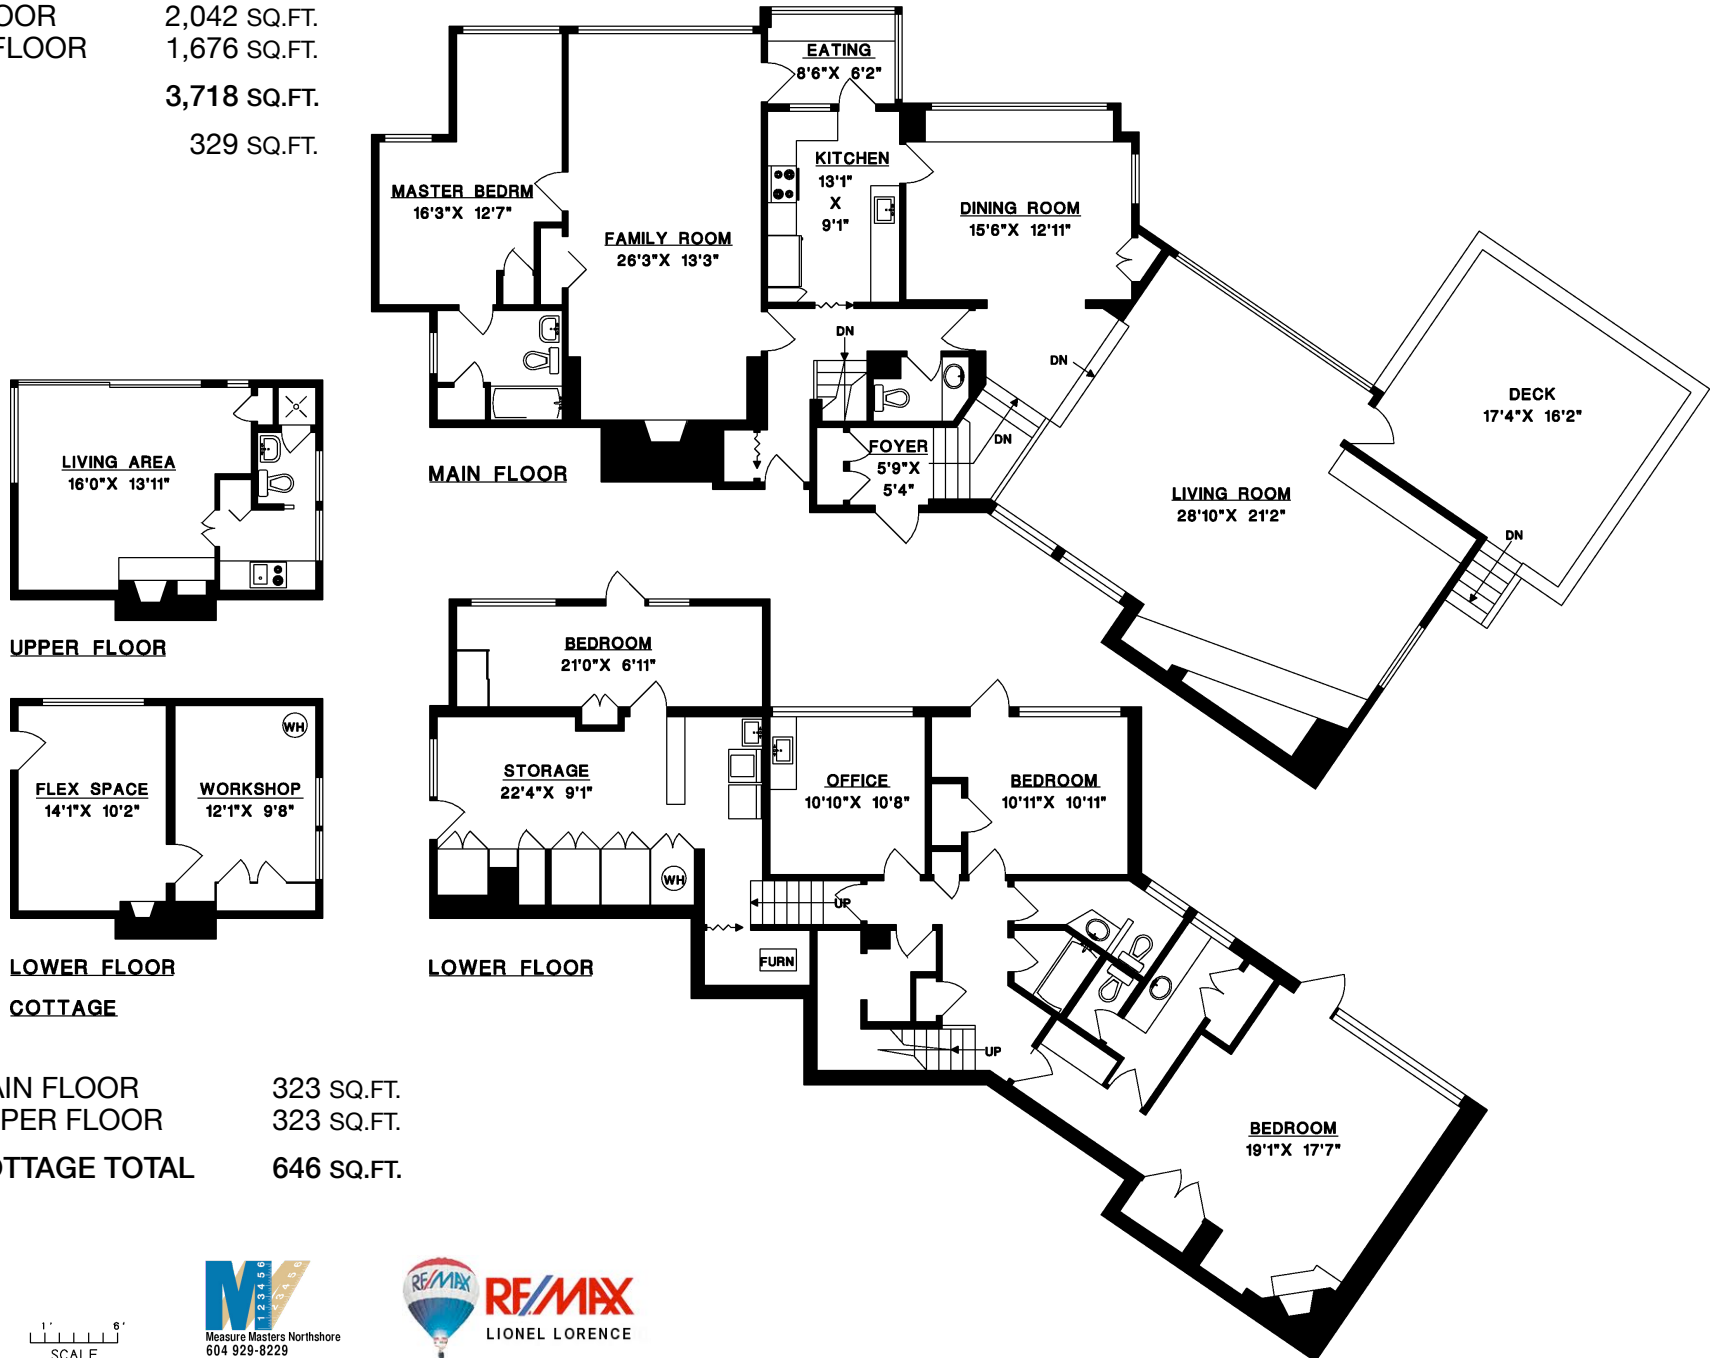

5960 MARINE DRIVE, WEST VANCOUVER

MAIN FLOOR 2,042 SQ.FT.
LOWER FLOOR 1,676 SQ.FT.
LIVABLE 3,718 SQ.FT.
DECK 329 SQ.FT.

UPPER FLOOR

LOWER FLOOR
COTTAGE

MAIN FLOOR 323 SQ.FT.
UPPER FLOOR 323 SQ.FT.
COTTAGE TOTAL 646 SQ.FT.