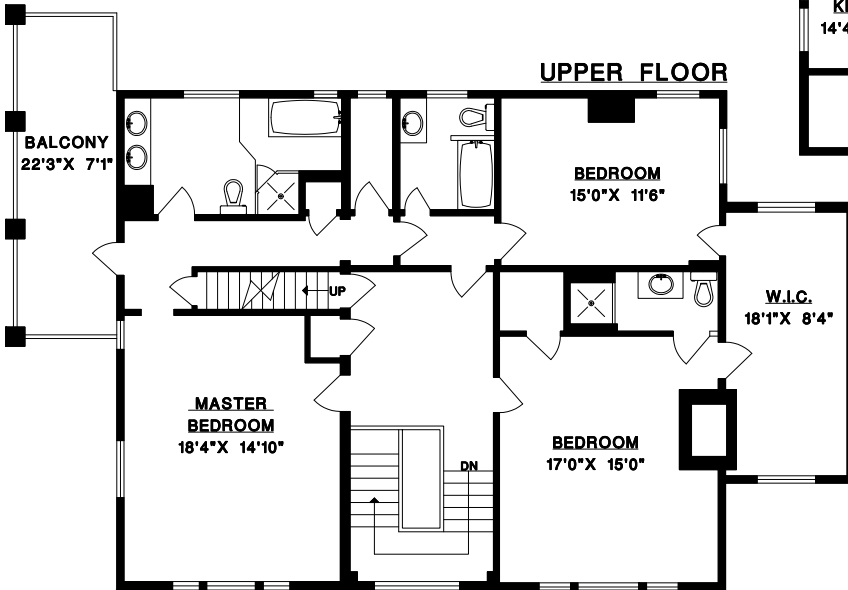

TOP FLOOR

UPPER FLOOR

**1998 CEDAR CRESCENT
VANCOUVER, B.C.**

TOP FLOOR	843 SQ. FT.
UPPER FLOOR	1473 SQ. FT.
MAIN FLOOR	1900 SQ. FT.
LOWER FLOOR	1636 SQ. FT.
TOTAL	5852 SQ. FT.

BALCONY	158 SQ. FT.
PORCH	47 SQ. FT.

LOWER FLOOR

MAIN FLOOR