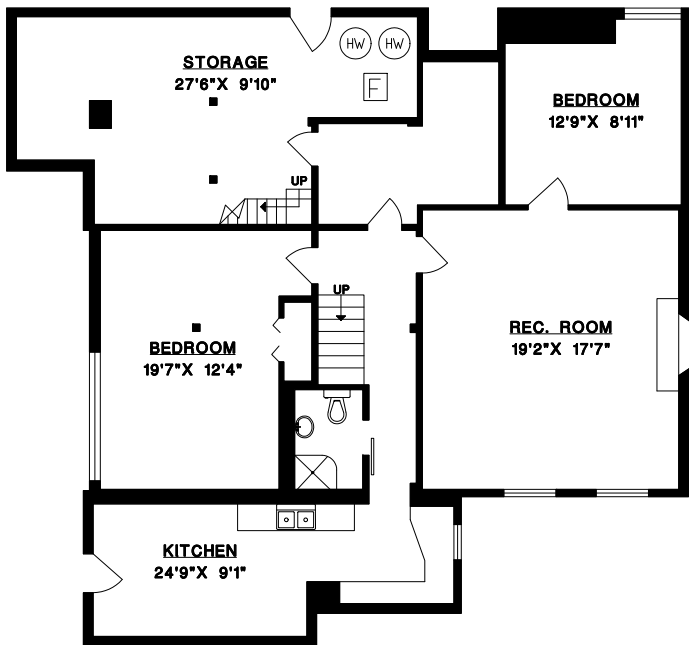

TOP FLOOR

UPPER FLOOR

**1998 CEDAR CRESCENT
VANCOUVER, B.C.**

TOP FLOOR	843 SQ. FT.
UPPER FLOOR	1473 SQ. FT.
MAIN FLOOR	1900 SQ. FT.
LOWER FLOOR	1636 SQ. FT.
TOTAL	5852 SQ. FT.

BALCONY	158 SQ. FT.
PORCH	47 SQ. FT.

LOWER FLOOR

MAIN FLOOR