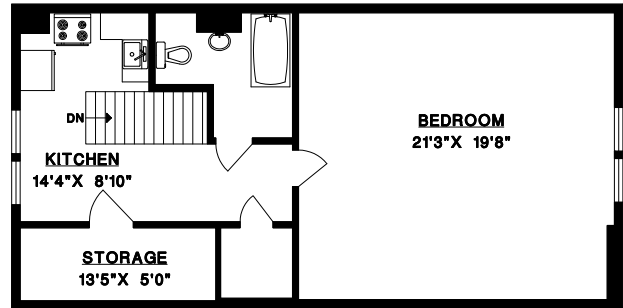

TOP FLOOR

UPPER FLOOR

**1998 CEDAR CRESCENT
VANCOUVER, B.C.**

TOP FLOOR	843 SQ. FT.
UPPER FLOOR	1473 SQ. FT.
MAIN FLOOR	1900 SQ. FT.
LOWER FLOOR	1636 SQ. FT.
TOTAL	5852 SQ. FT.

BALCONY	158 SQ. FT.
PORCH	47 SQ. FT.

LOWER FLOOR

MAIN FLOOR